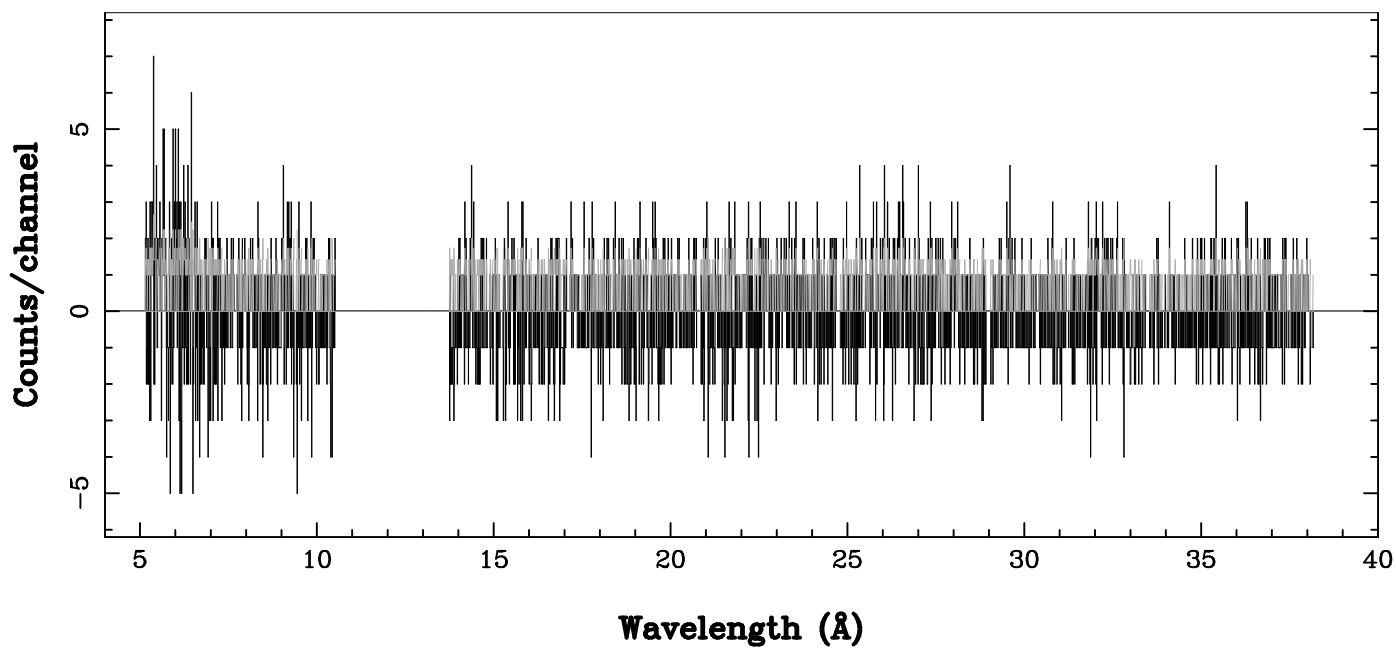

XMM - RGS1 - OBJECT: Abell 1644 - RA: 194.3667 - DEC: -17.3462
OBS-ID: 0010420701 - EXP-ID: Indef - Exp. Time: 10649.29296875
Key: - data - errors

DATE-OBS 2001-01-08T12:48:31
DATE-END 2001-01-08T15:50:19

SOURCE ID: 1 - SPECTRUM ORDER: 1
PROPOSAL

NET SPECTRUM, No rebinning

SOURCE ID: 1 - SPECTRUM ORDER: 2
PROPOSAL

NET SPECTRUM, No rebinning