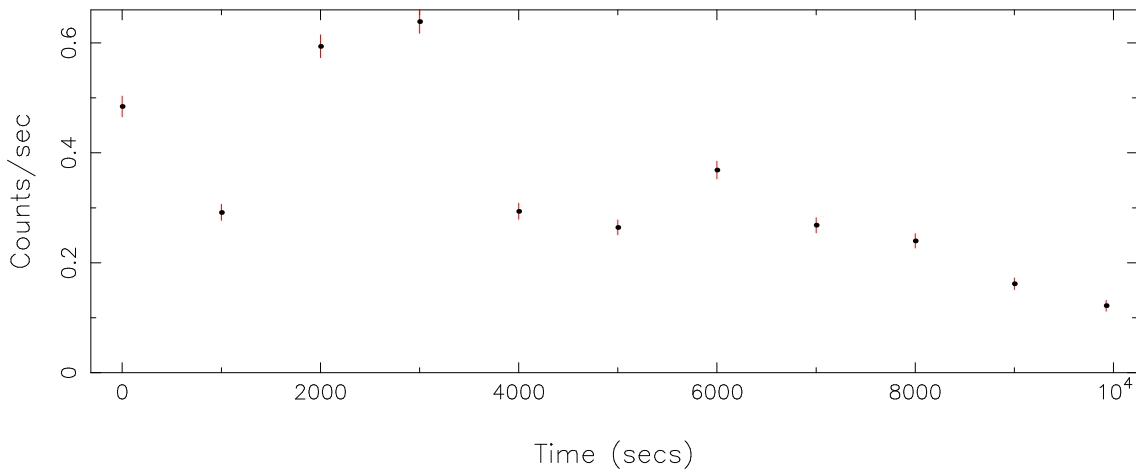

Filename: product/P0010420701R1S004SRCTSR0001.FIT

Obs. ID: 0010420701 (Abell 1644)

Exp ID: RGS1004

Source no.: 1

Source RA_corr: 12:57:28.01 (J2000)

Source Dec_corr: -17:20:46.5 (J2000)

Time series bin size: 1000 secs

Plotted bin size: 1000 secs

Time series start (MJD): 51917.5406972

Background subtracted time series

Mean Rate= 0.02325427

Background time series

Mean Rate= 0.33887636

GTI time series (histogram) and fractional exposure values (blue points)