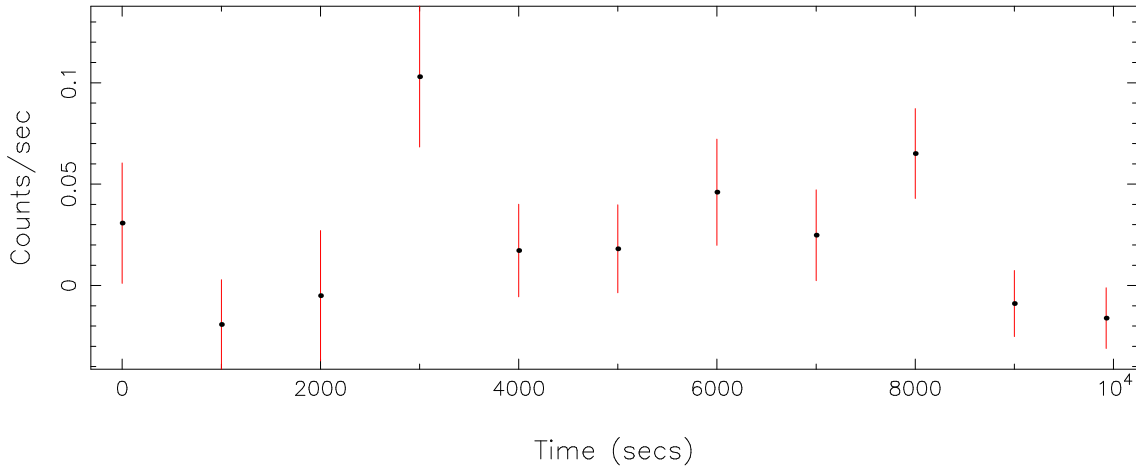

Filename: product/P0010420701R1S004SRCTSR0001.FIT

Obs. ID: 0010420701 (Abell 1644)

Exp ID: RGS1004

Source no.: 1

Source RA_corr: 12:57:28.01 (J2000)

Source Dec_corr: -17:20:46.5 (J2000)

Time series bin size: 1000 secs

Plotted bin size: 1000 secs

Time series start (MJD): 51917.5406972

Background subtracted time series

Mean Rate= 0.02325427

Background time series

Mean Rate= 0.33887636

GTI time series (histogram) and fractional exposure values (blue points)