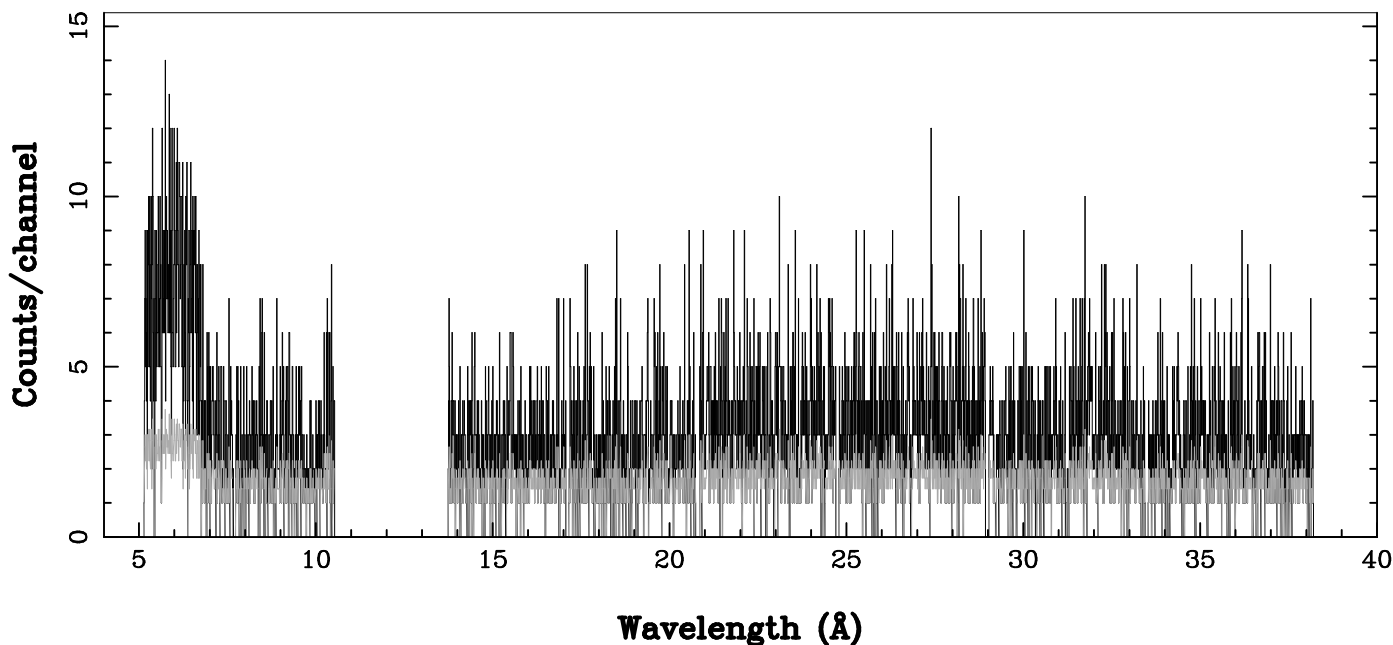

XMM - RGS1 - OBJECT: Abell 1644 - RA: 194.3667 - DEC: -17.3462
OBS-ID: 0010420701 - EXP-ID: Indef - Exp. Time: 10649.29296875
Key: - data - errors

DATE-OBS 2001-01-08T12:48:31
DATE-END 2001-01-08T15:50:19

SOURCE ID: 3 - SPECTRUM ORDER: 1
WHOLE_FIELD

SRC+BKG SPECTRUM, No rebinning

SOURCE ID: 3 - SPECTRUM ORDER: 2
WHOLE_FIELD

SRC+BKG SPECTRUM, No rebinning