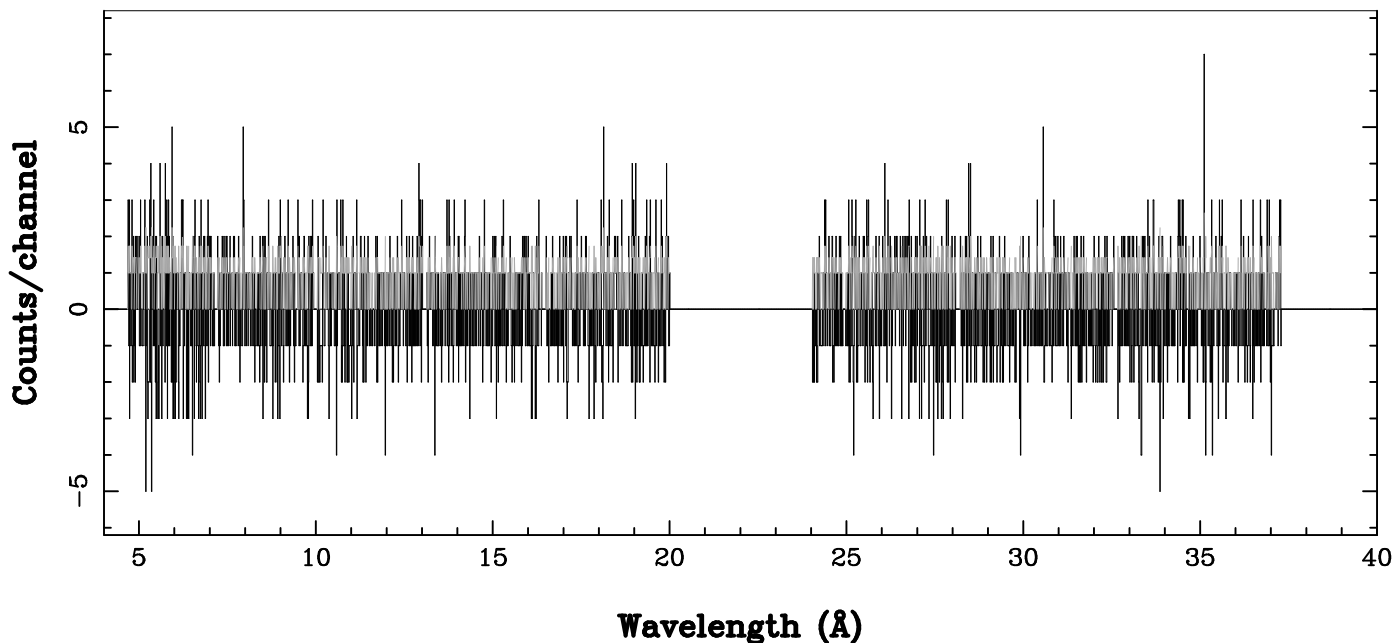

XMM - RGS2 - OBJECT: Abell 1644 - RA: 194.3667 - DEC: -17.3462
OBS-ID: 0010420701 - EXP-ID: Indef - Exp. Time: 10345.53125
Key: - data - errors

DATE-OBS 2001-01-08T12:48:31
DATE-END 2001-01-08T15:50:16

SOURCE ID: 1 - SPECTRUM ORDER: 1
PROPOSAL

NET SPECTRUM, No rebinning

SOURCE ID: 1 - SPECTRUM ORDER: 2
PROPOSAL

NET SPECTRUM, No rebinning