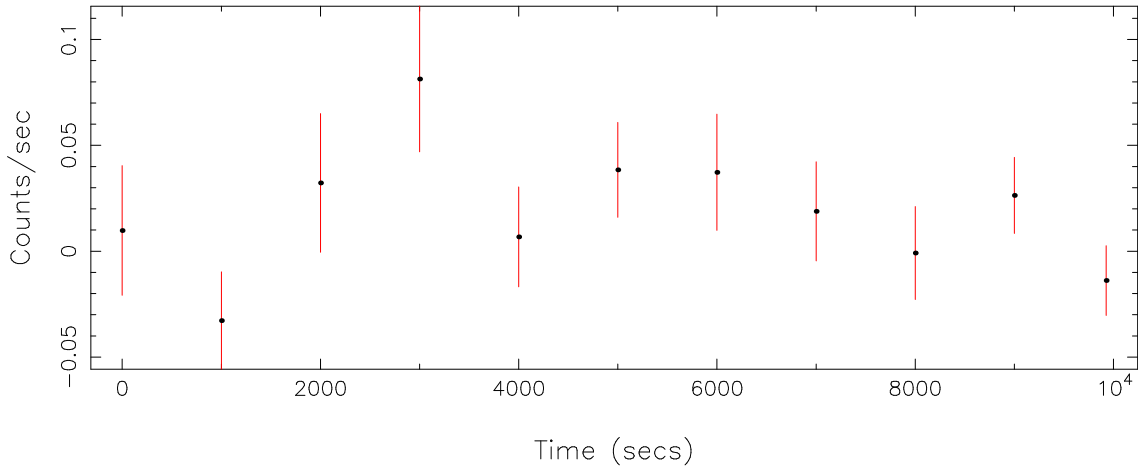

Filename: product/P0010420701R2S005SRCTSR0001.FIT

Obs. ID: 0010420701 (Abell 1644)

Exp ID: RGS2005

Source no.: 1

Source RA_corr: 12:57:28.01 (J2000)

Source Dec_corr: -17:20:46.5 (J2000)

Time series bin size: 1000 secs

Plotted bin size: 1000 secs

Time series start (MJD): 51917.5406928

Background subtracted time series

Mean Rate= 0.0185098

Background time series

Mean Rate= 0.35592256

GTI time series (histogram) and fractional exposure values (blue points)