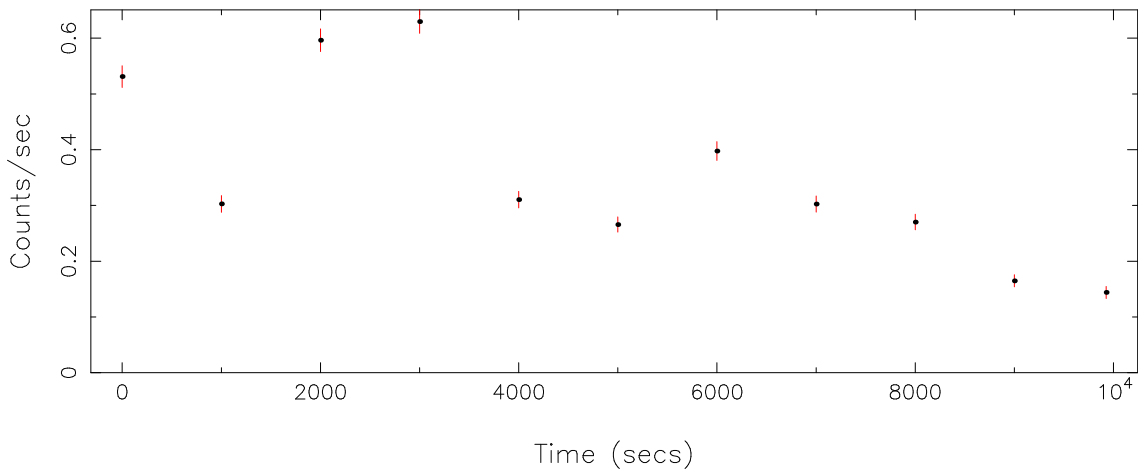

Plotted bin size: 1000 secs

Time series start (MJD): 51917.5406928

Background subtracted time series

Mean Rate= 0.0185098

Background time series

Mean Rate= 0.35592256

GTI time series (histogram) and fractional exposure values (blue points)