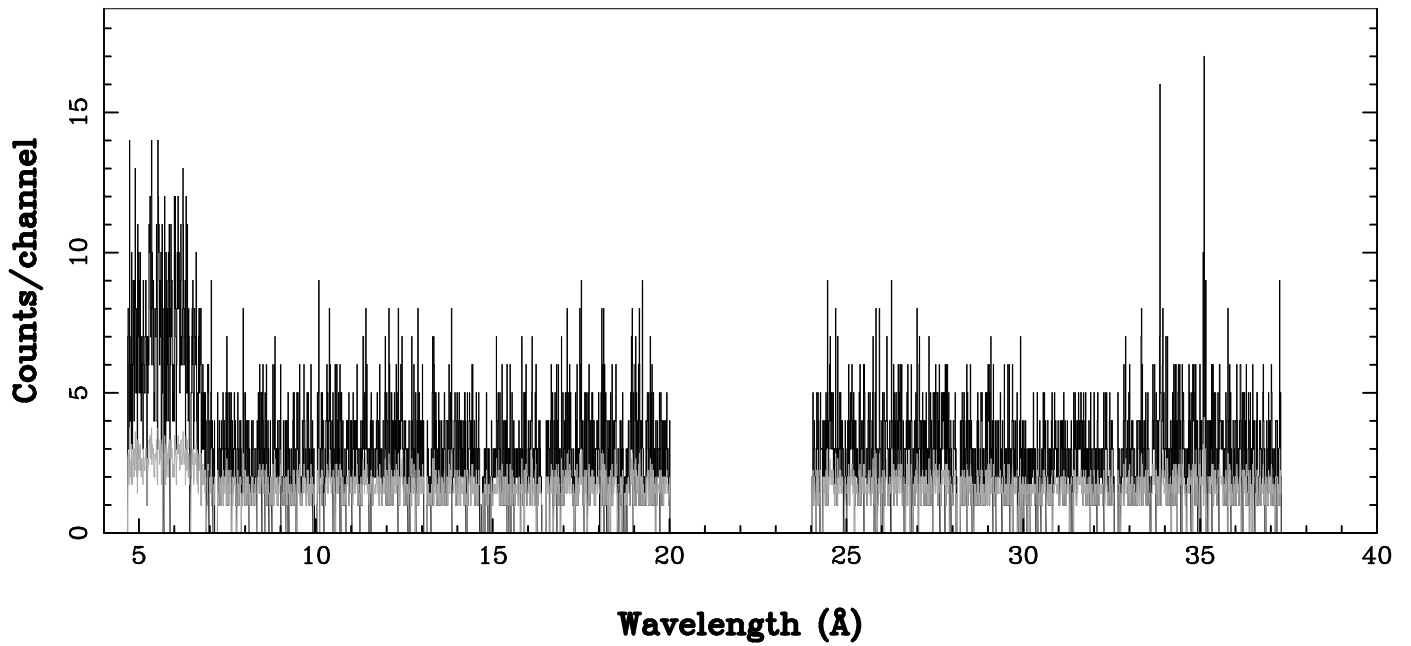

XMM - RGS2 - OBJECT: Abell 1644 - RA: 194.3667 - DEC: -17.3462
OBS-ID: 0010420701 - EXP-ID: Indef - Exp. Time: 10345.53125
Key: - data - errors

DATE-OBS 2001-01-08T12:48:31
DATE-END 2001-01-08T15:50:16

SOURCE ID: 3 - SPECTRUM ORDER: 1
WHOLE_FIELD

SRC+BKG SPECTRUM, No rebinning

SOURCE ID: 3 - SPECTRUM ORDER: 2
WHOLE_FIELD

SRC+BKG SPECTRUM, No rebinning