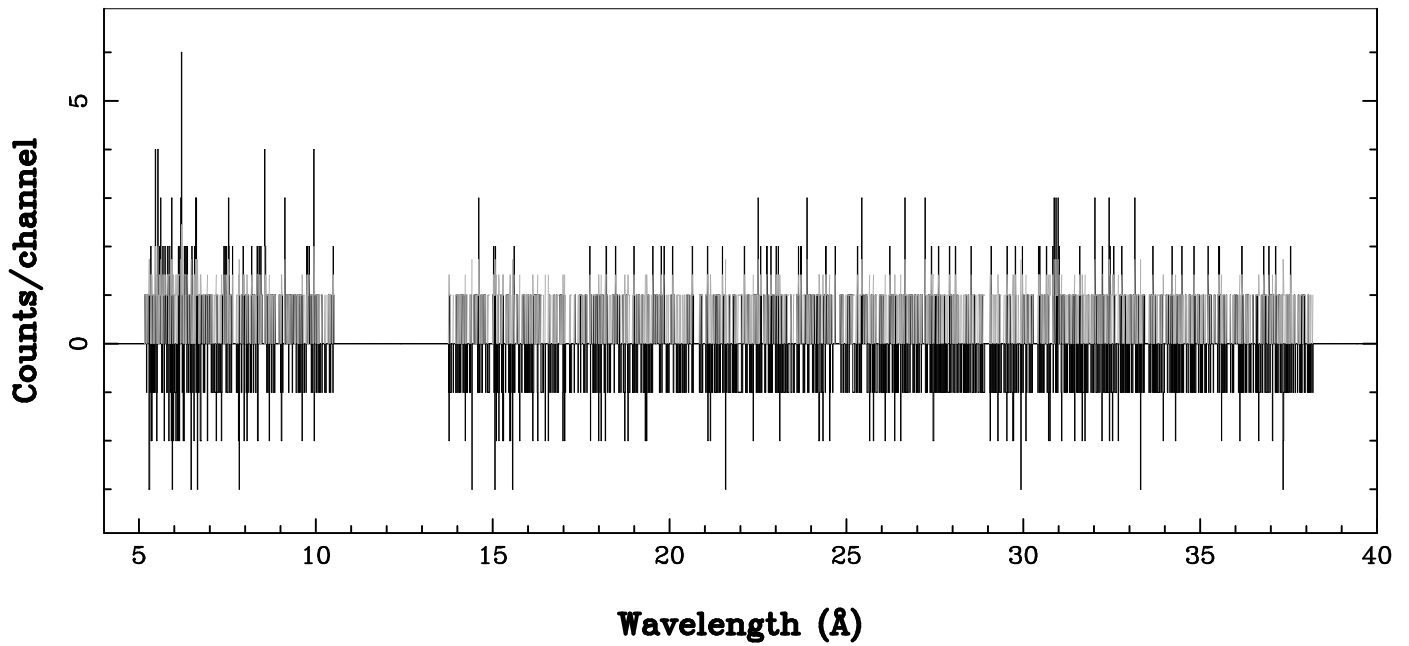

XMM - RGS1 - OBJECT: C10024+17 - RA: 6.649999 - DEC: 17.16250  
OBS-ID: 0050140301 - EXP-ID: Indef - Exp. Time: 10631.1318359375  
Key: - data - errors

DATE-OBS 2001-01-06T12:52:50  
DATE-END 2001-01-06T15:54:33

SOURCE ID: 1 - SPECTRUM ORDER: 1  
PROPOSAL

NET SPECTRUM, No rebinning

SOURCE ID: 1 - SPECTRUM ORDER: 2  
PROPOSAL

NET SPECTRUM, No rebinning