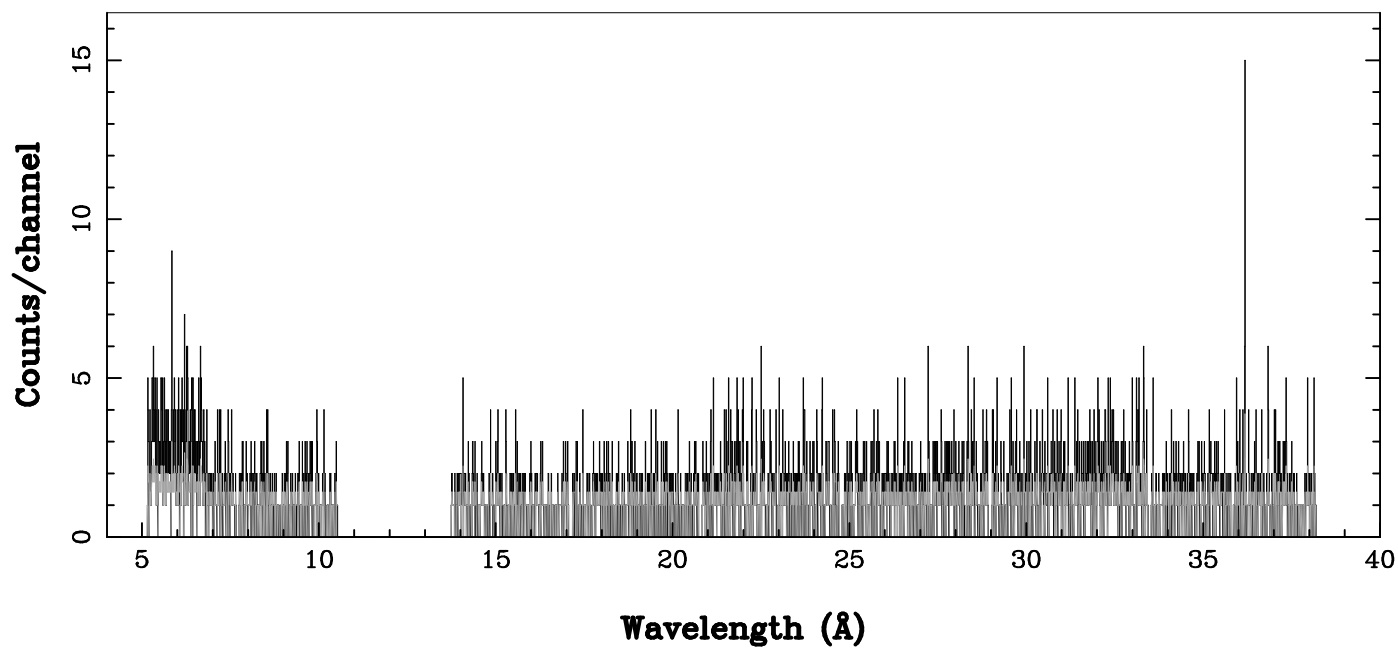

XMM - RGS1 - OBJECT: C10024+17 - RA: 6.649999 - DEC: 17.16250
OBS-ID: 0050140301 - EXP-ID: Indef - Exp. Time: 10631.1318359375
Key: - data - errors

DATE-OBS 2001-01-06T12:52:50
DATE-END 2001-01-06T15:54:33

SOURCE ID: 3 - SPECTRUM ORDER: 1
WHOLE_FIELD

SRC+BKG SPECTRUM, No rebinning

SOURCE ID: 3 - SPECTRUM ORDER: 2
WHOLE_FIELD

SRC+BKG SPECTRUM, No rebinning