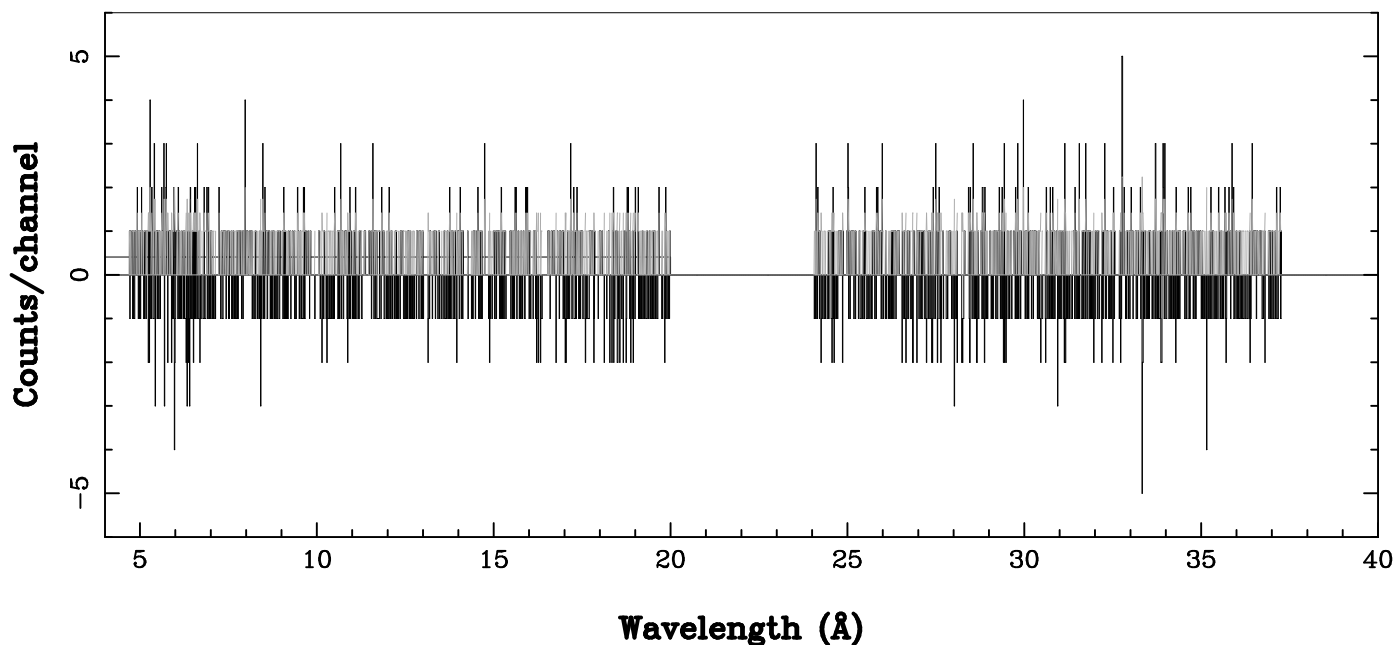

XMM - RGS2 - OBJECT: C10024+17 - RA: 6.649999 - DEC: 17.16250
OBS-ID: 0050140301 - EXP-ID: Indef - Exp. Time: 10267.693359375
Key: - data - errors

DATE-OBS 2001-01-06T12:52:50
DATE-END 2001-01-06T15:54:36

SOURCE ID: 1 - SPECTRUM ORDER: 1
PROPOSAL

NET SPECTRUM, No rebinning

SOURCE ID: 1 - SPECTRUM ORDER: 2
PROPOSAL

NET SPECTRUM, No rebinning