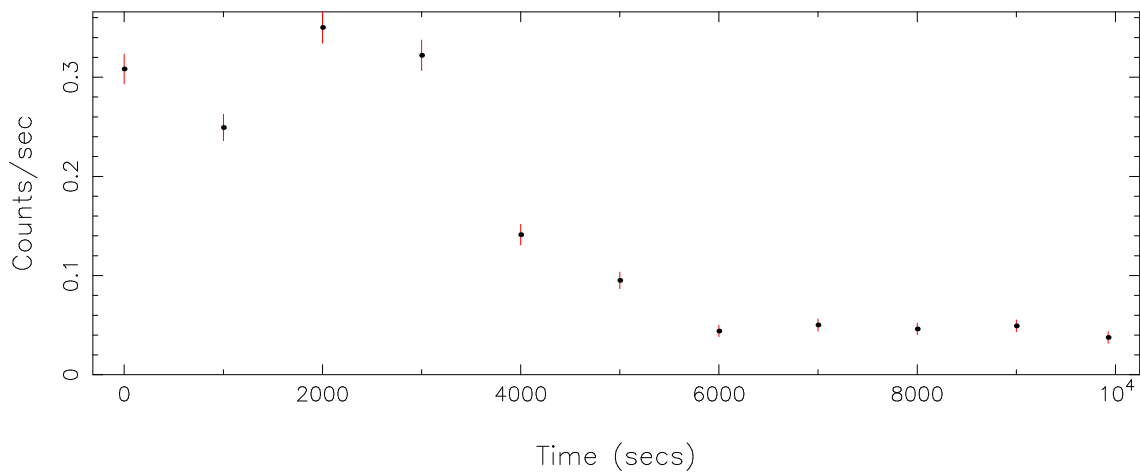

Plotted bin size: 1000 secs

Time series start (MJD): 51915.5436992

Background subtracted time series

Mean Rate= 0.01278356

Background time series

Mean Rate= 0.15396045

GTI time series (histogram) and fractional exposure values (blue points)