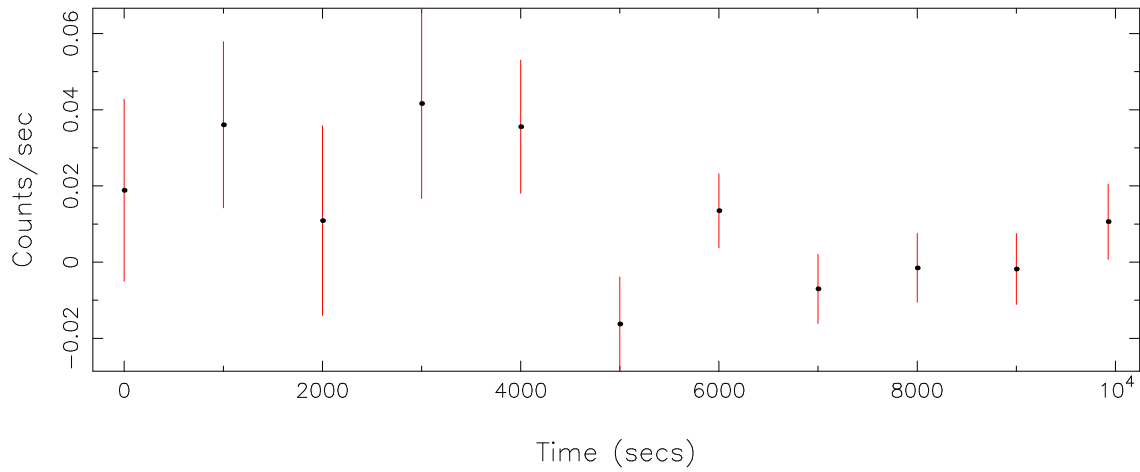

Filename: product/P0050140301R2S005SRCTSR0001.FIT

Obs. ID: 0050140301 (CI0024+17)

Exp ID: RGS2005

Source no.: 1

Source RA\_corr: 0:26:35.99 (J2000)

Source Dec\_corr: 17: 9:45.0 (J2000)

Time series bin size: 1000 secs

Plotted bin size: 1000 secs

Time series start (MJD): 51915.5436992

Background subtracted time series

Mean Rate= 0.01278356

Background time series

Mean Rate= 0.15396045

GTI time series (histogram) and fractional exposure values (blue points)