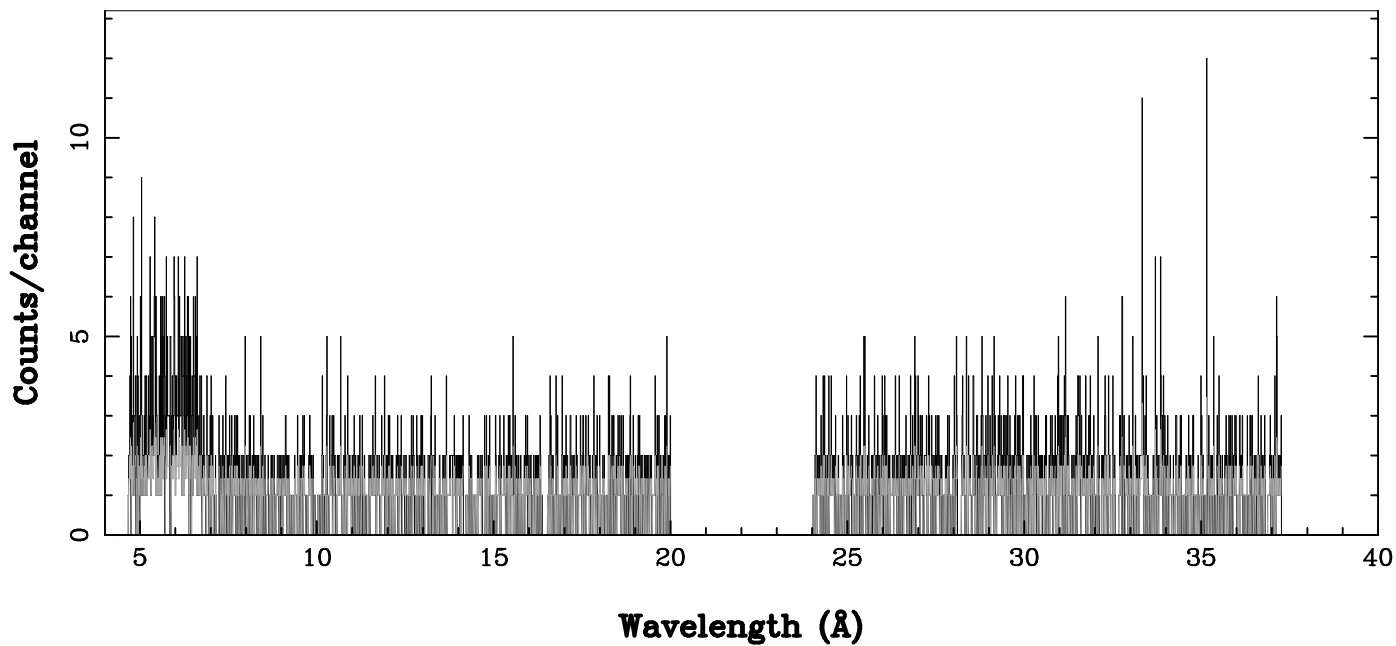

XMM - RGS2 - OBJECT: C10024+17 - RA: 6.649999 - DEC: 17.16250
OBS-ID: 0050140301 - EXP-ID: Indef - Exp. Time: 10267.693359375
Key: - data - errors

DATE-OBS 2001-01-06T12:52:50
DATE-END 2001-01-06T15:54:36

SOURCE ID: 3 - SPECTRUM ORDER: 1
WHOLE_FIELD

SRC+BKG SPECTRUM, No rebinning

SOURCE ID: 3 - SPECTRUM ORDER: 2
WHOLE_FIELD

SRC+BKG SPECTRUM, No rebinning