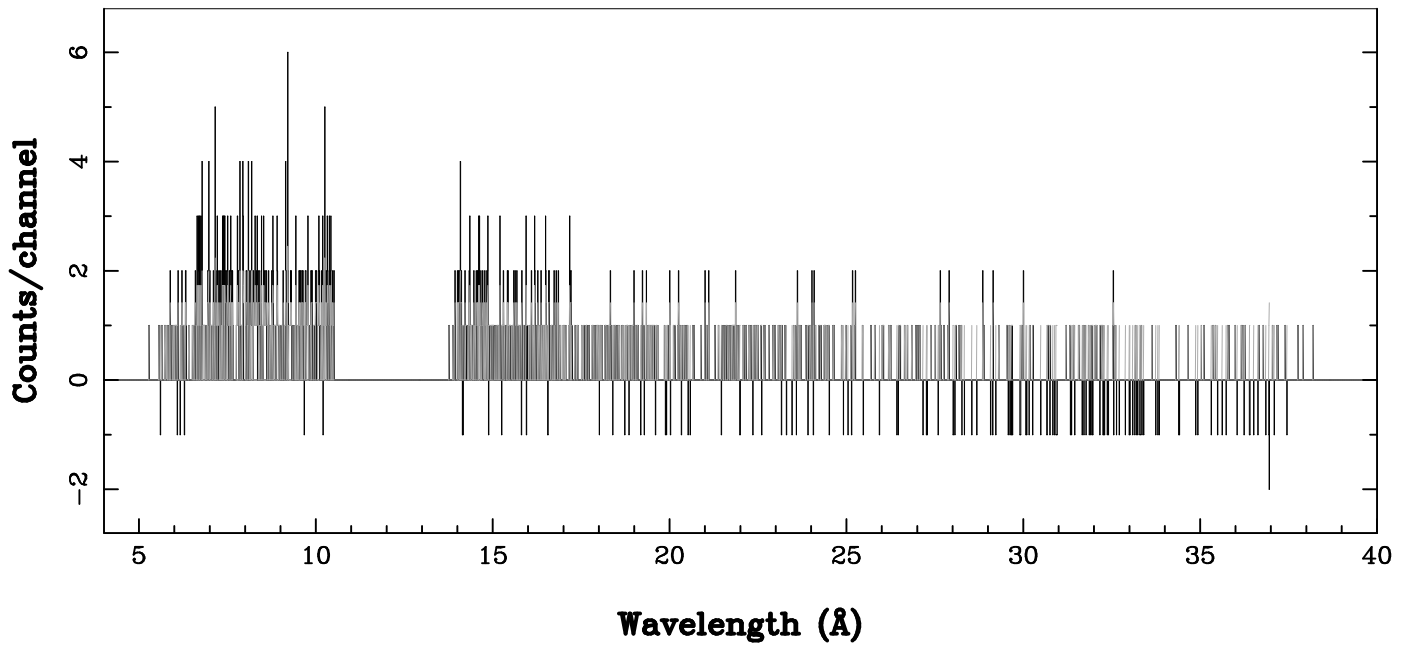

XMM - RGS1 - OBJECT: 2S0921-630 - RA: 140.6445 - DEC: -63.2949  
OBS-ID: 0051590301 - EXP-ID: Indef - Exp. Time: 2974.48486328125  
Key: - data - errors

DATE-OBS 2000-12-21T04:04:53  
DATE-END 2000-12-21T04:56:37

SOURCE ID: 1 - SPECTRUM ORDER: 1  
PROPOSAL

NET SPECTRUM, No rebinning

SOURCE ID: 1 - SPECTRUM ORDER: 2  
PROPOSAL

NET SPECTRUM, No rebinning