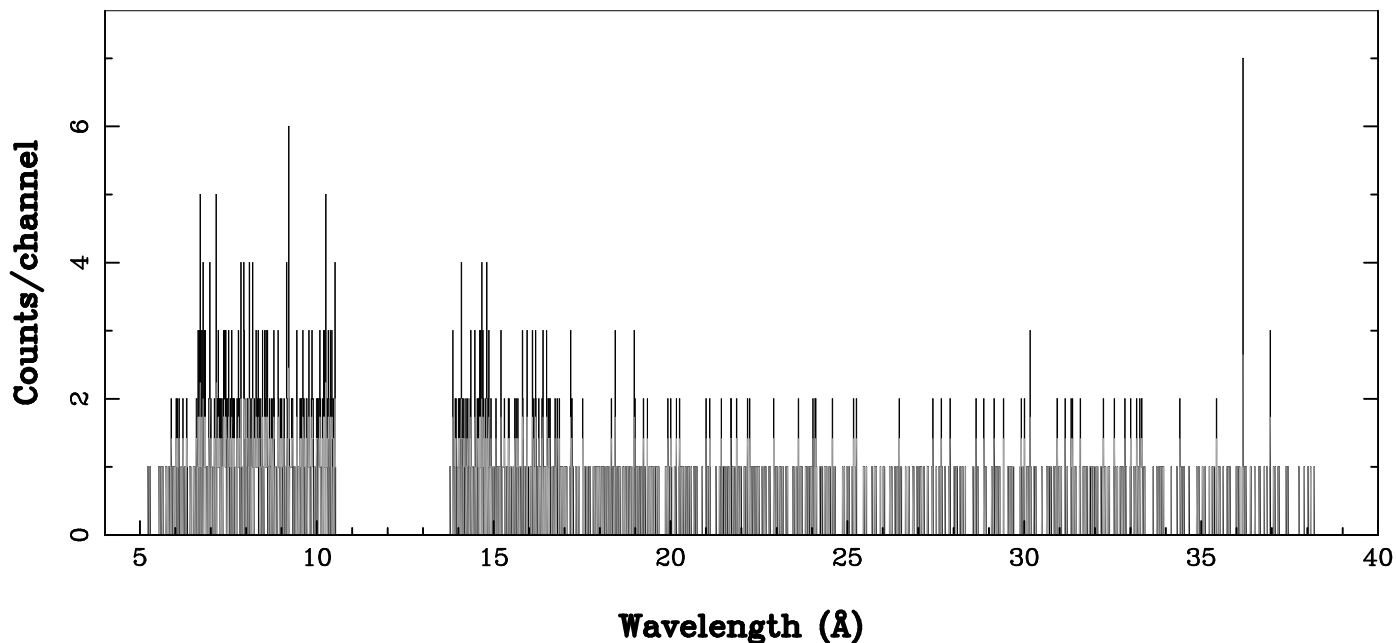

XMM - RGS1 - OBJECT: 2S0921-630 - RA: 140.6445 - DEC: -63.2949
OBS-ID: 0051590301 - EXP-ID: Indef - Exp. Time: 2974.48486328125
Key: - data - errors

DATE-OBS 2000-12-21T04:04:53
DATE-END 2000-12-21T04:56:37

SOURCE ID: 3 - SPECTRUM ORDER: 1
WHOLE_FIELD

SRC+BKG SPECTRUM, No rebinning

SOURCE ID: 3 - SPECTRUM ORDER: 2
WHOLE_FIELD

SRC+BKG SPECTRUM, No rebinning