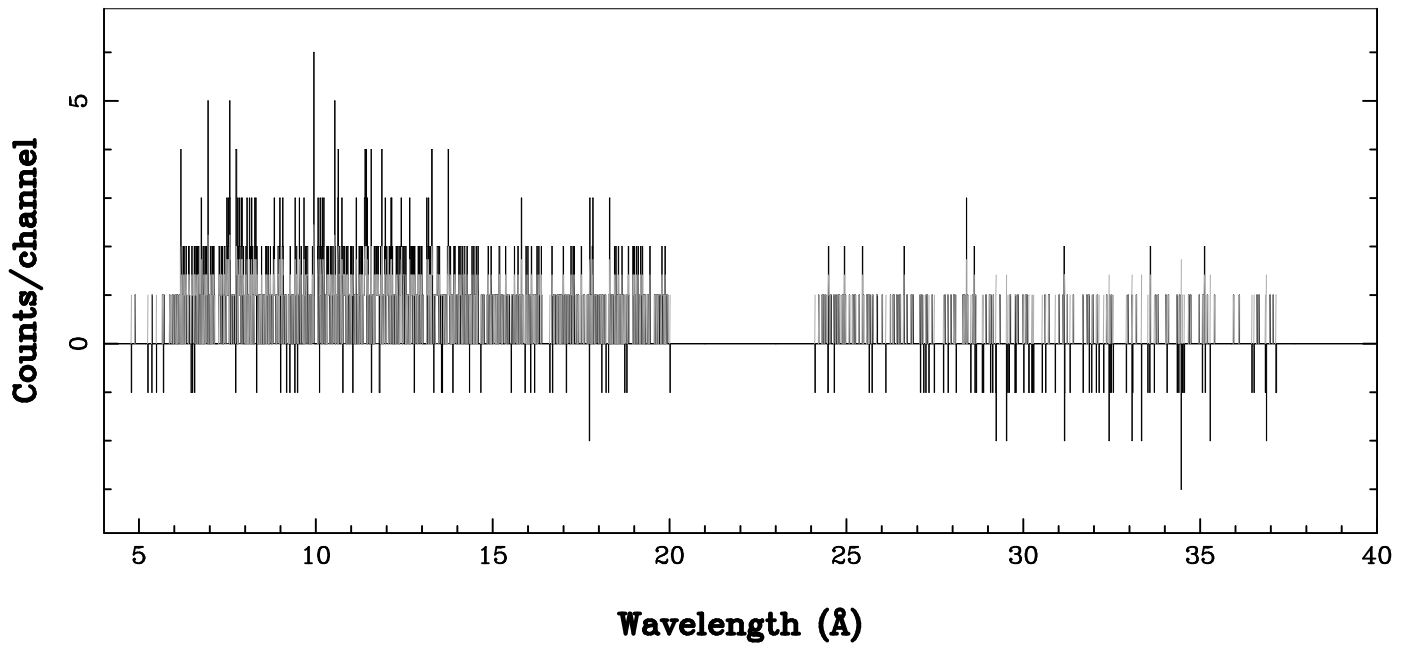

XMM - RGS2 - OBJECT: 2S0921-630 - RA: 140.6445 - DEC: -63.2949
OBS-ID: 0051590301 - EXP-ID: Indef - Exp. Time: 2891.81176757812
Key: - data - errors

DATE-OBS 2000-12-21T04:04:53
DATE-END 2000-12-21T04:56:37

SOURCE ID: 1 - SPECTRUM ORDER: 1
PROPOSAL

NET SPECTRUM, No rebinning

SOURCE ID: 1 - SPECTRUM ORDER: 2
PROPOSAL

NET SPECTRUM, No rebinning