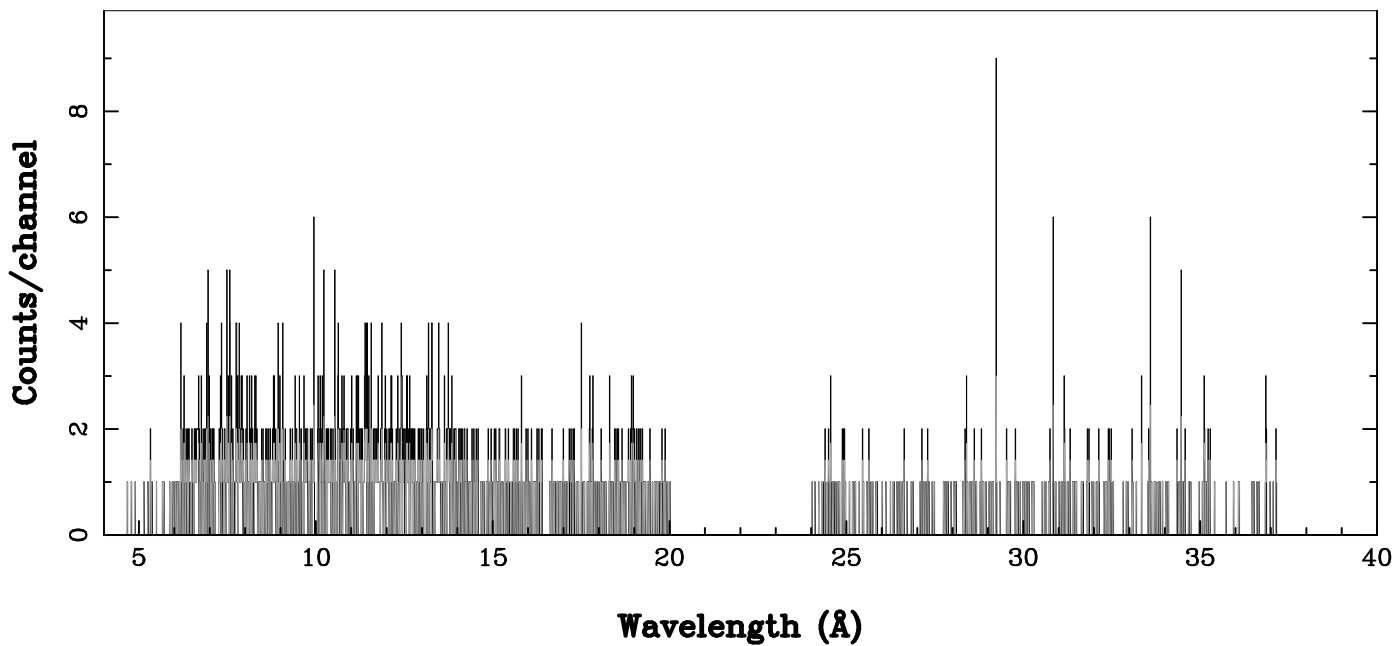

XMM - RGS2 - OBJECT: 2S0921-630 - RA: 140.6445 - DEC: -63.2949
OBS-ID: 0051590301 - EXP-ID: Indef - Exp. Time: 2891.81176757812
Key: - data - errors

DATE-OBS 2000-12-21T04:04:53
DATE-END 2000-12-21T04:56:37

SOURCE ID: 3 - SPECTRUM ORDER: 1
WHOLE_FIELD

SRC+BKG SPECTRUM, No rebinning

SOURCE ID: 3 - SPECTRUM ORDER: 2
WHOLE_FIELD

SRC+BKG SPECTRUM, No rebinning