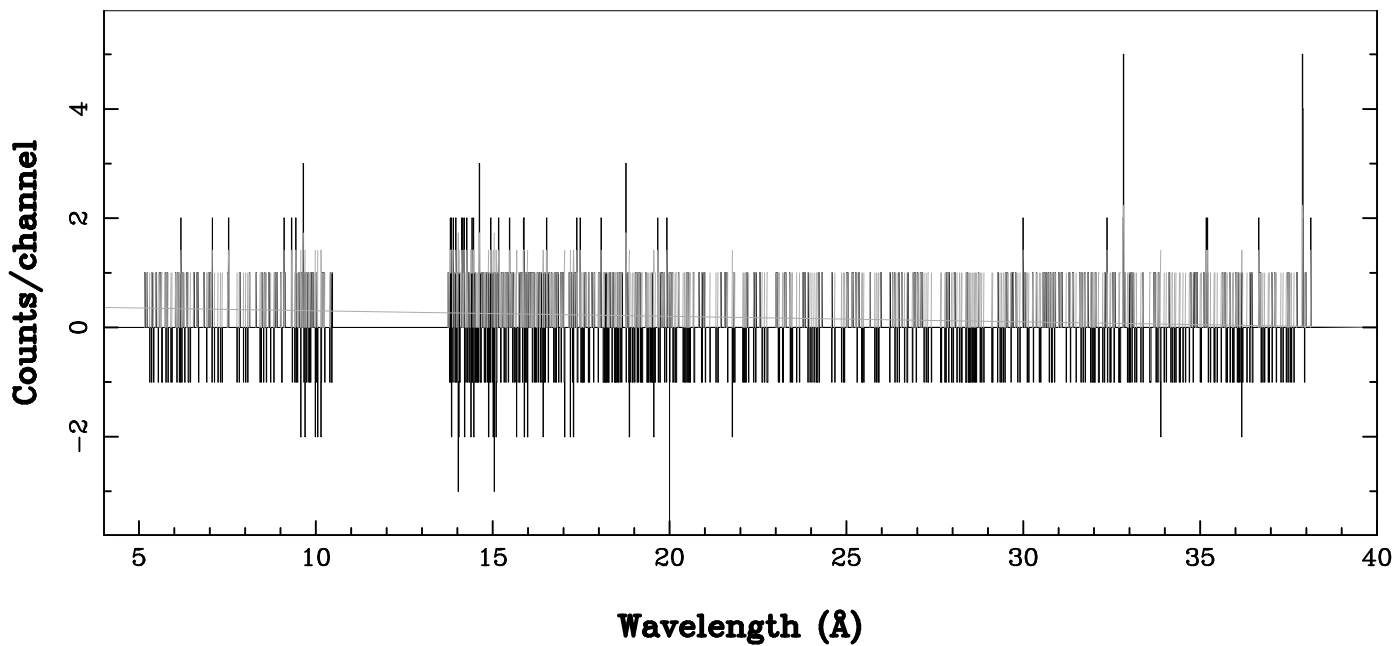

XMM - RGS1 - OBJECT: CTB109 South - RA: 345.2999 - DEC: 58.7000  
OBS-ID: 0057540401 - EXP-ID: Indef - Exp. Time: 4039.06860351562  
Key: - data - errors

DATE-OBS 2002-01-22T15:51:17  
DATE-END 2002-01-22T17:01:42

SOURCE ID: 1 - SPECTRUM ORDER: 1  
PROPOSAL

NET SPECTRUM, No rebinning

SOURCE ID: 1 - SPECTRUM ORDER: 2  
PROPOSAL

NET SPECTRUM, No rebinning