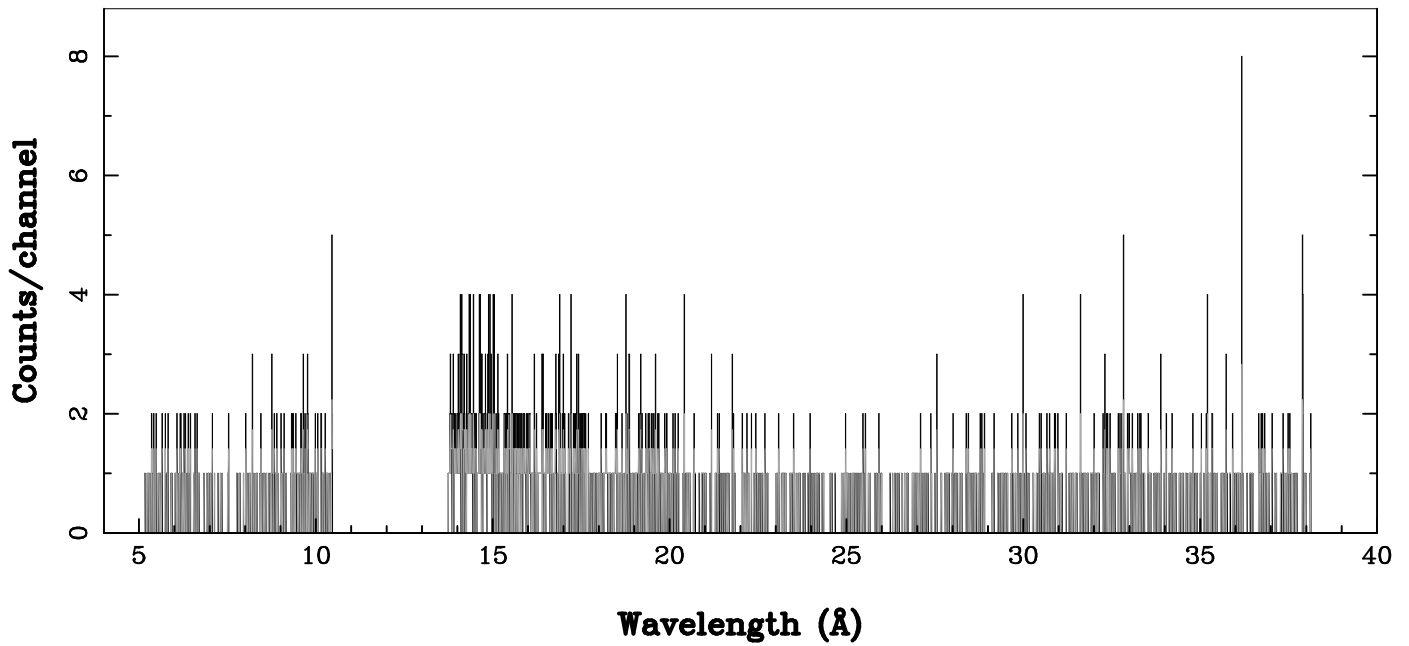

XMM - RGS1 - OBJECT: CTB109 South - RA: 345.2999 - DEC: 58.70000  
OBS-ID: 0057540401 - EXP-ID: Indef - Exp. Time: 4039.06860351562  
Key: - data - errors

DATE-OBS 2002-01-22T15:51:17  
DATE-END 2002-01-22T17:01:42

SOURCE ID: 3 - SPECTRUM ORDER: 1  
WHOLE\_FIELD

SRC+BKG SPECTRUM, No rebinning

SOURCE ID: 3 - SPECTRUM ORDER: 2  
WHOLE\_FIELD

SRC+BKG SPECTRUM, No rebinning