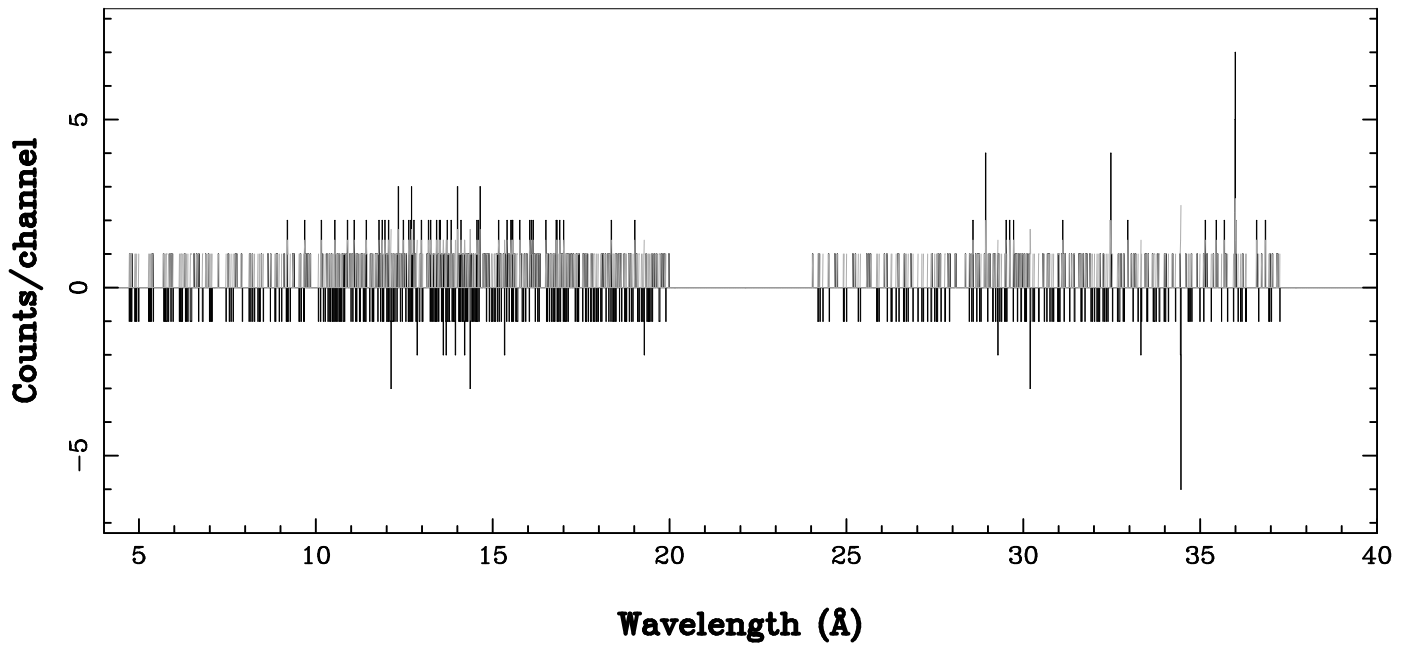

XMM - RGS2 - OBJECT: CTB109 South - RA: 345.2999 - DEC: 58.70000  
OBS-ID: 0057540401 - EXP-ID: Indef - Exp. Time: 3965.30493164062  
Key: - data - errors

DATE-OBS 2002-01-22T15:51:17  
DATE-END 2002-01-22T17:01:35

SOURCE ID: 1 - SPECTRUM ORDER: 1  
PROPOSAL

NET SPECTRUM, No rebinning

SOURCE ID: 1 - SPECTRUM ORDER: 2  
PROPOSAL

NET SPECTRUM, No rebinning