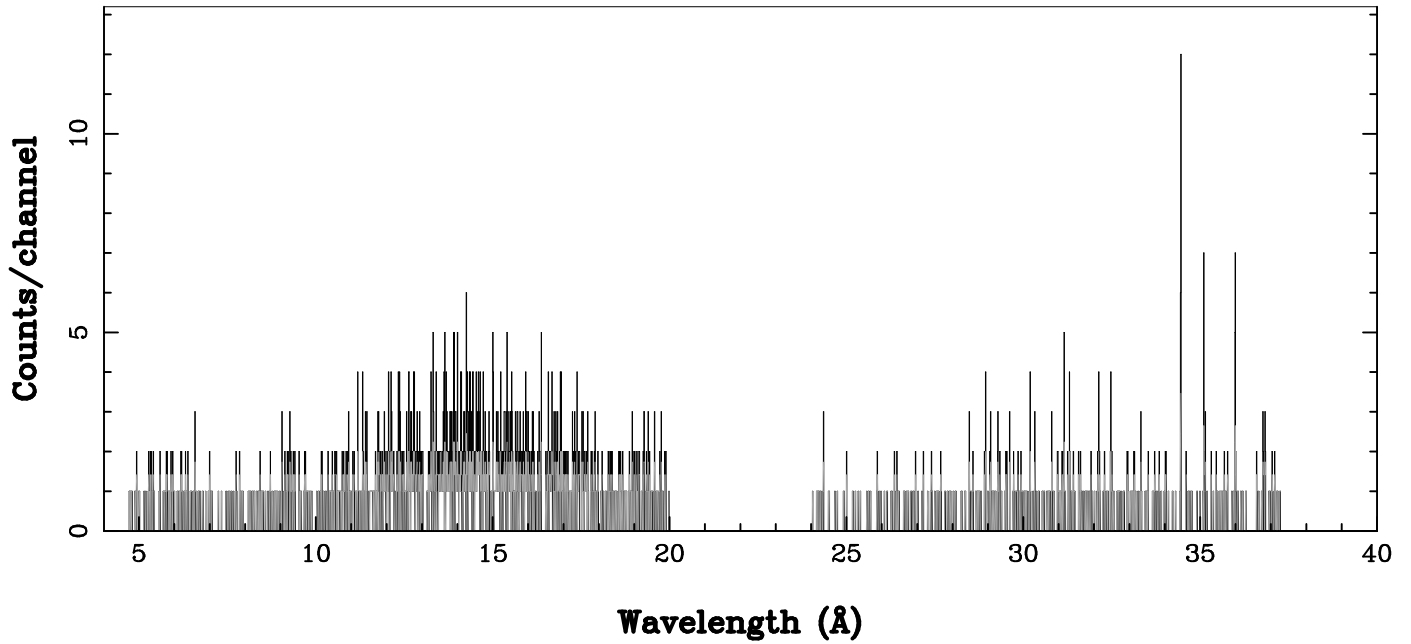

XMM - RGS2 - OBJECT: CTB109 South - RA: 345.2999 - DEC: 58.70000
OBS-ID: 0057540401 - EXP-ID: Indef - Exp. Time: 3965.30493164062
Key: - data - errors

DATE-OBS 2002-01-22T15:51:17
DATE-END 2002-01-22T17:01:35

SOURCE ID: 3 - SPECTRUM ORDER: 1
WHOLE_FIELD

SRC+BKG SPECTRUM, No rebinning

SOURCE ID: 3 - SPECTRUM ORDER: 2
WHOLE_FIELD

SRC+BKG SPECTRUM, No rebinning