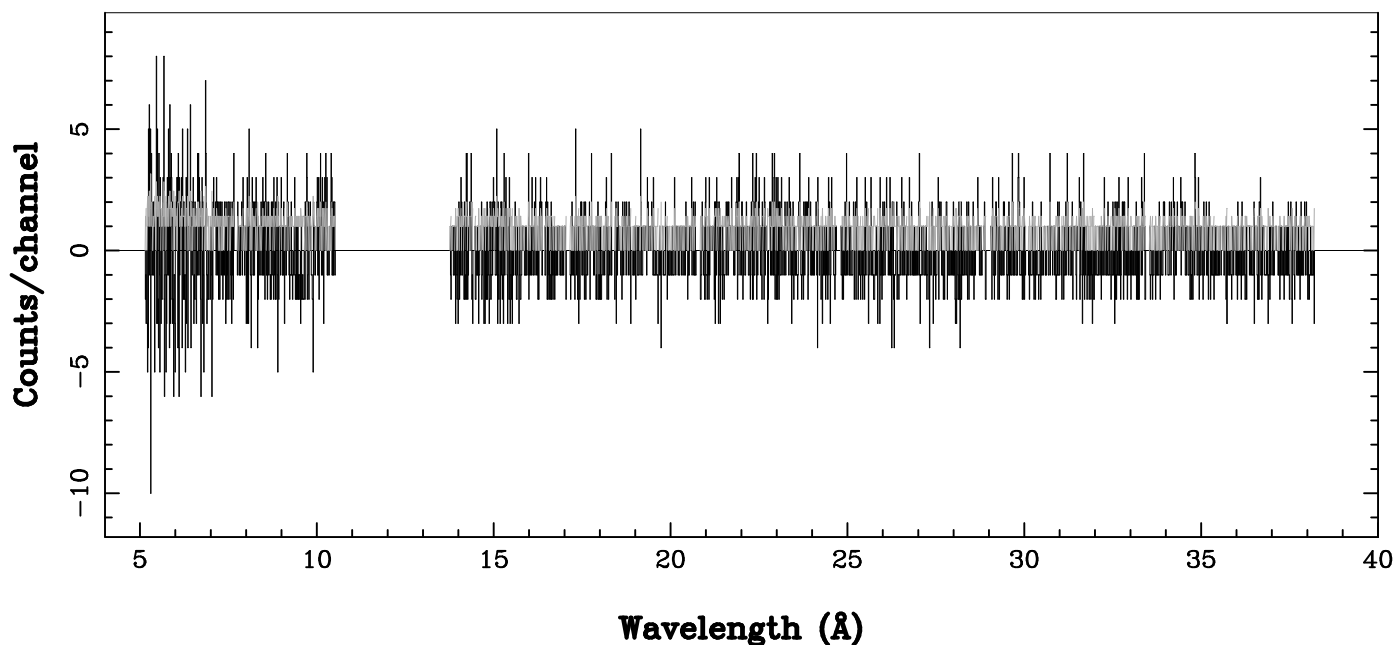

XMM - RGS1 - OBJECT: CTB109 North - RA: 345.2583 - DEC: 59.08333  
OBS-ID: 0057540601 - EXP-ID: Indef - Exp. Time: 3583.68359375  
Key: - data - errors

DATE-OBS 2002-07-09T06:38:03  
DATE-END 2002-07-09T07:40:21

SOURCE ID: 1 - SPECTRUM ORDER: 1  
PROPOSAL

NET SPECTRUM, No rebinning

SOURCE ID: 1 - SPECTRUM ORDER: 2  
PROPOSAL

NET SPECTRUM, No rebinning