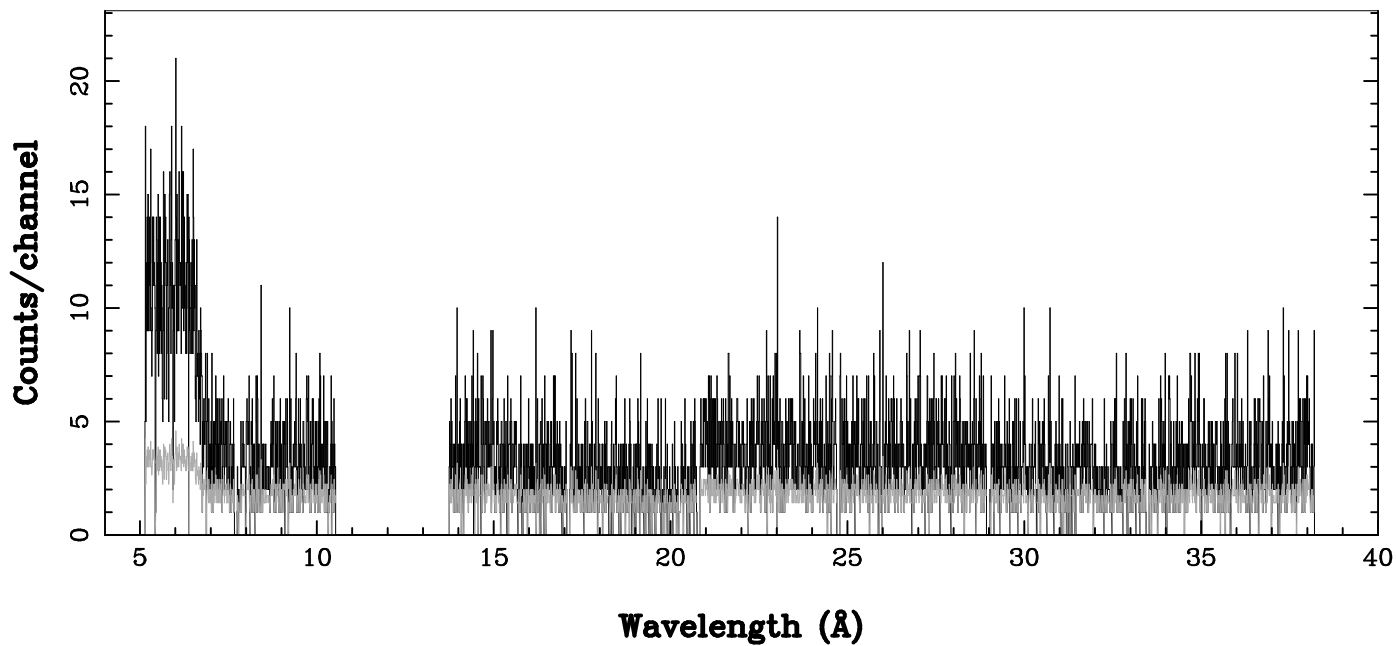

XMM - RGS1 - OBJECT: CTB109 North - RA: 345.2583 - DEC: 59.0833
OBS-ID: 0057540601 - EXP-ID: Indef - Exp. Time: 3583.68359375
Key: - data - errors

DATE-OBS 2002-07-09T06:38:03
DATE-END 2002-07-09T07:40:21

SOURCE ID: 3 - SPECTRUM ORDER: 1
WHOLE_FIELD

SRC+BKG SPECTRUM, No rebinning

SOURCE ID: 3 - SPECTRUM ORDER: 2
WHOLE_FIELD

SRC+BKG SPECTRUM, No rebinning