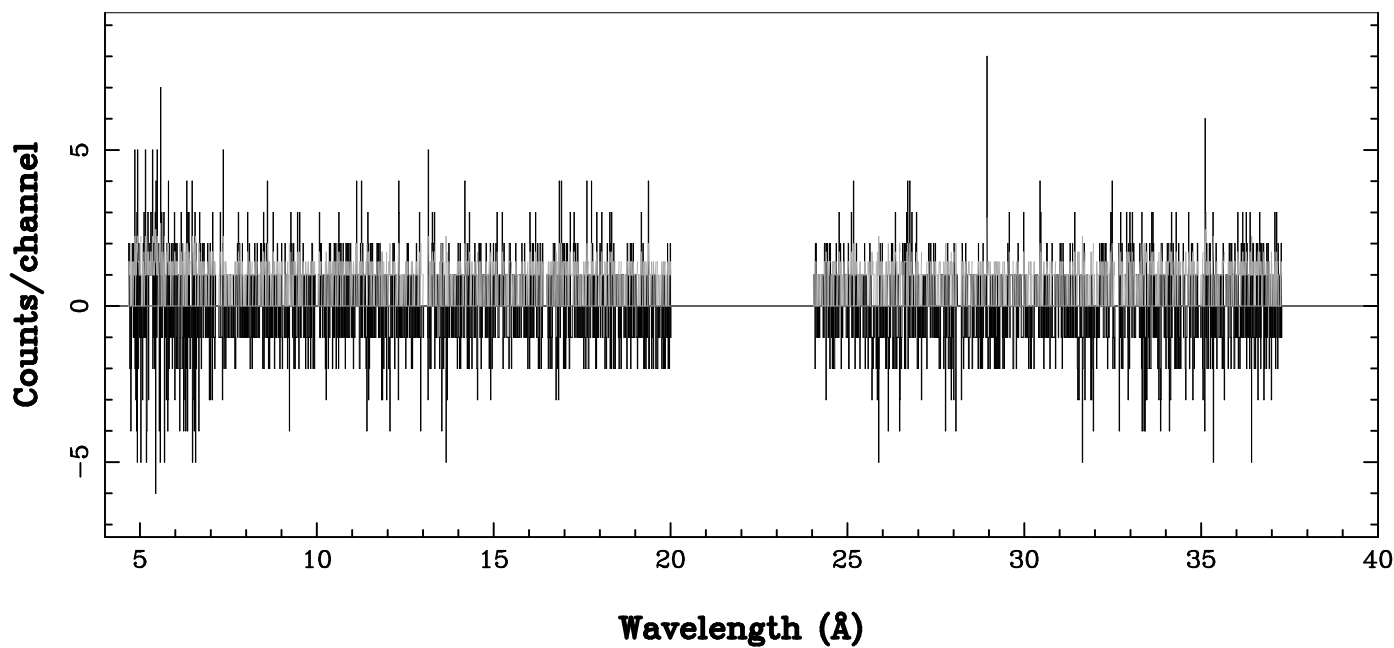

XMM - RGS2 - OBJECT: CTB109 North - RA: 345.2583 - DEC: 59.08333  
OBS-ID: 0057540601 - EXP-ID: Indef - Exp. Time: 3464.58984375  
Key: - data - errors

DATE-OBS 2002-07-09T06:38:03  
DATE-END 2002-07-09T07:40:23

SOURCE ID: 1 - SPECTRUM ORDER: 1  
PROPOSAL

NET SPECTRUM, No rebinning

SOURCE ID: 1 - SPECTRUM ORDER: 2  
PROPOSAL

NET SPECTRUM, No rebinning