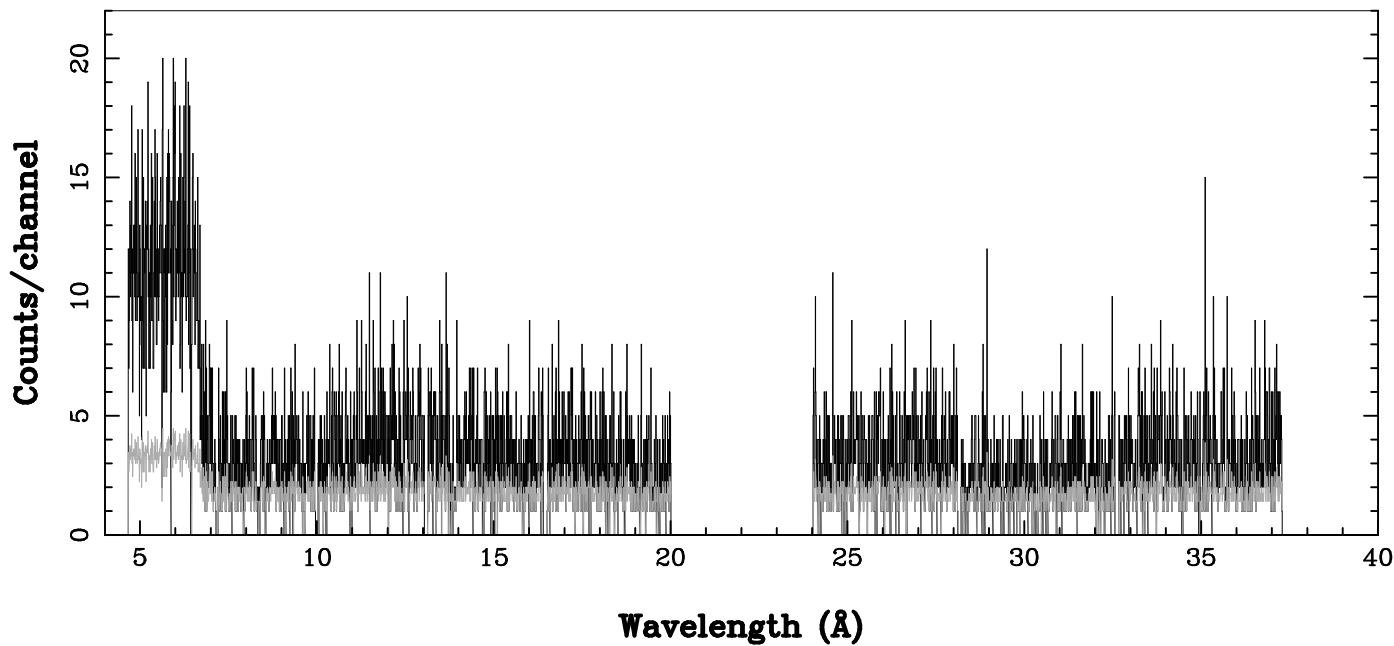

XMM - RGS2 - OBJECT: CTB109 North - RA: 345.2583 - DEC: 59.0833
OBS-ID: 0057540601 - EXP-ID: Indef - Exp. Time: 3464.58984375
Key: - data - errors

DATE-OBS 2002-07-09T06:38:03
DATE-END 2002-07-09T07:40:23

SOURCE ID: 3 - SPECTRUM ORDER: 1
WHOLE_FIELD

SRC+BKG SPECTRUM, No rebinning

SOURCE ID: 3 - SPECTRUM ORDER: 2
WHOLE_FIELD

SRC+BKG SPECTRUM, No rebinning