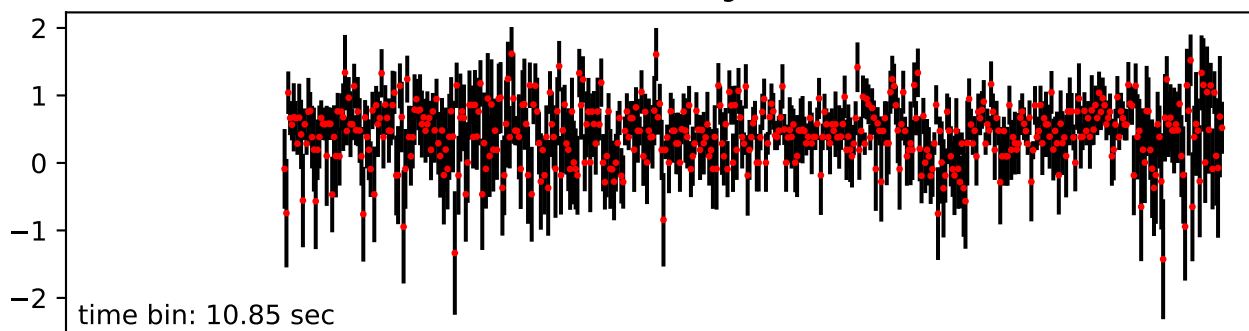

Merged TimeSeries

OBS_ID: 0085180301

EPIC SRCNUM: 1

RA,Dec: 19h11m16.1025s +00d35m07.3421s

EPN Timing

EMOS1

EMOS2

RGS1+RGS2