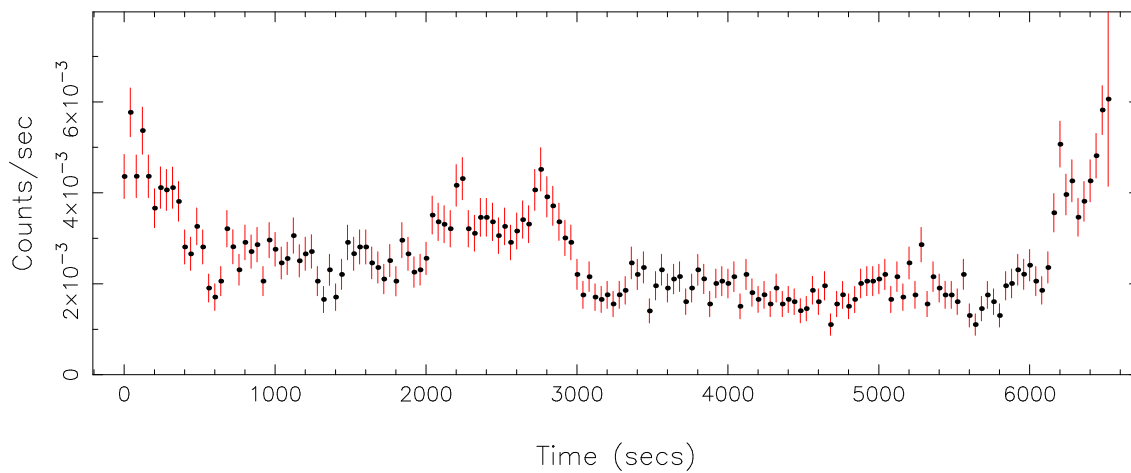

Plotted bin size: 40 secs

Time series start (MJD): 55494.0520347

Background subtracted time series

Mean Rate= 0.12250144

Background time series

Mean Rate=  $2.57911 \times 10^{-3}$

GTI time series (histogram) and fractional exposure values (blue points)