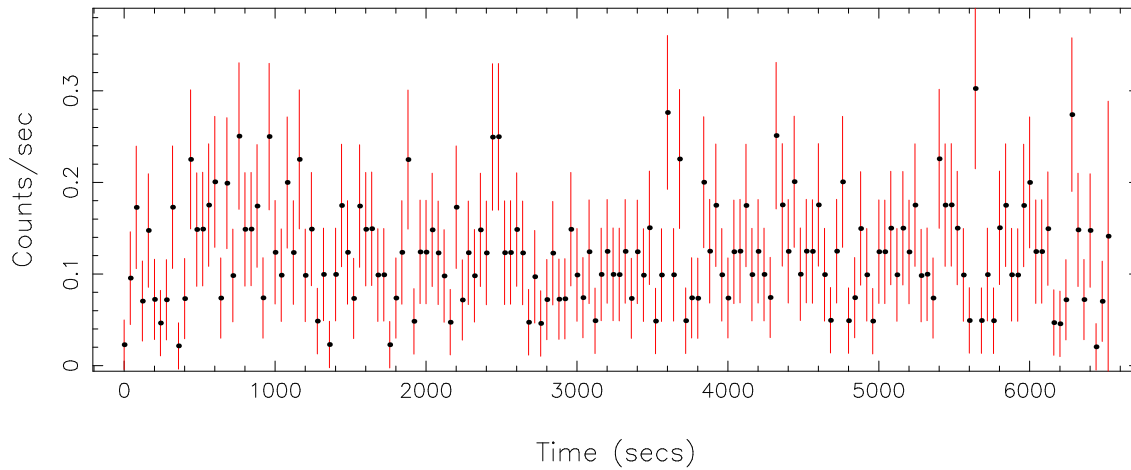

Filename: product/P0085180301M1S001SRCTSR8001.FIT

Obs. ID: 0085180301 (Aql X-1)

Exp ID: M1S001

Source no.: 1

Source RA\_corr: 19:11:16.10 (J2000)

Source Dec\_corr: 0:35:7.3 (J2000)

Time series bin size: 40 secs

Plotted bin size: 40 secs

Time series start (MJD): 55494.0520347

Background subtracted time series

Mean Rate= 0.12250144

Background time series

Mean Rate=  $2.57911 \times 10^{-3}$

GTI time series (histogram) and fractional exposure values (blue points)