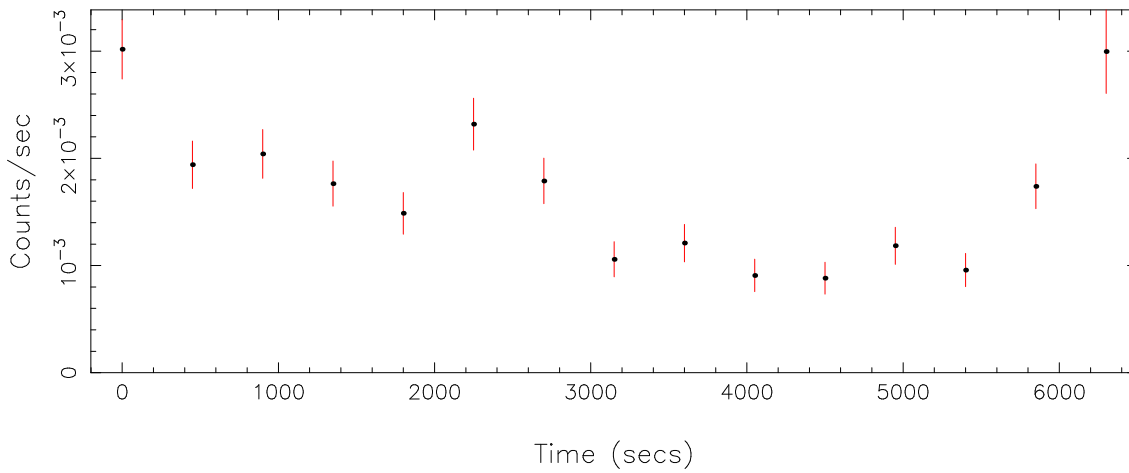

Plotted bin size: 450 secs

Time series start (MJD): 55494.0544074

Background subtracted time series

Mean Rate= 6.72015×10^{-3}

Background time series

Mean Rate= 1.68606×10^{-3}

GTI time series (histogram) and fractional exposure values (blue points)