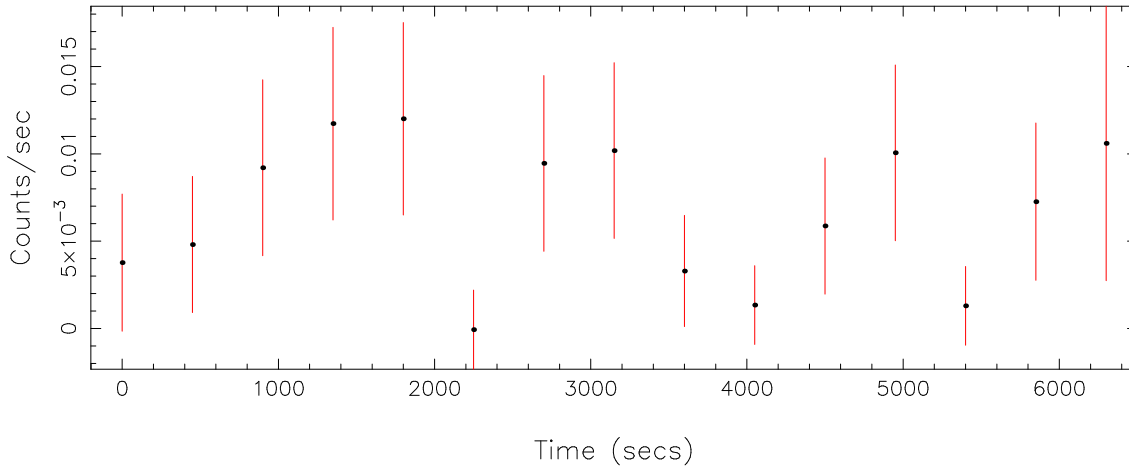

Filename: product/P0085180301M1S001SRCTSR8002.FIT

Obs. ID: 0085180301 (Aql X-1)

Exp ID: M1S001

Source no.: 2

Source RA_corr: 19:10:55.64 (J2000)

Source Dec_corr: 0:42:36.3 (J2000)

Time series bin size: 450 secs

Plotted bin size: 450 secs

Time series start (MJD): 55494.0544074

Background subtracted time series

Mean Rate= 6.72015×10^{-3}

Background time series

Mean Rate= 1.68606×10^{-3}

GTI time series (histogram) and fractional exposure values (blue points)