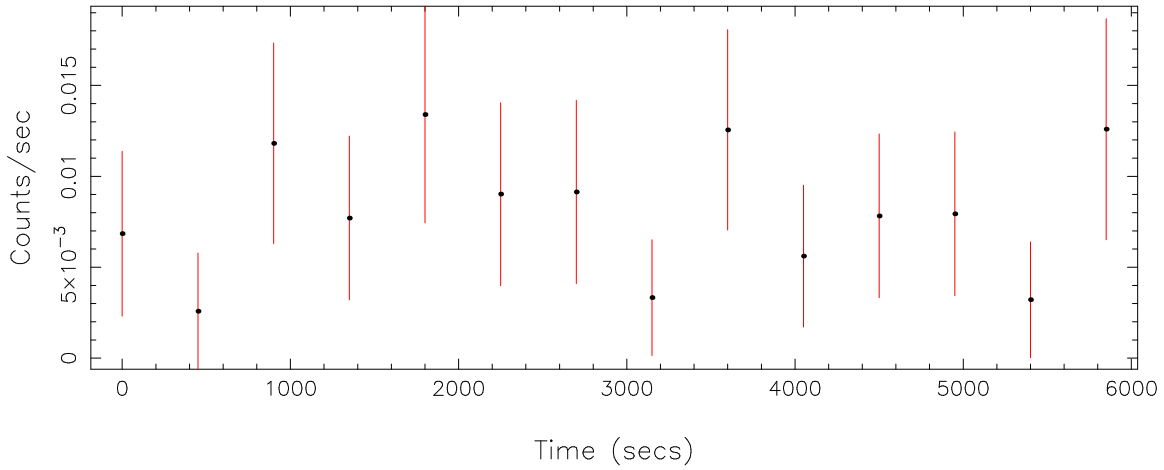

Filename: product/P0085180301M2S002SRCTSR8002.FIT

Obs. ID: 0085180301 (Aql X-1)

Exp ID: M2S002

Source no.: 2

Source RA\_corr: 19:10:55.64 (J2000)

Source Dec\_corr: 0:42:36.3 (J2000)

Time series bin size: 450 secs

Plotted bin size: 450 secs

Time series start (MJD): 55494.0545385

Background subtracted time series

Mean Rate=  $8.11227 \times 10^{-3}$

Background time series

Mean Rate=  $1.62786 \times 10^{-3}$

GTI time series (histogram) and fractional exposure values (blue points)