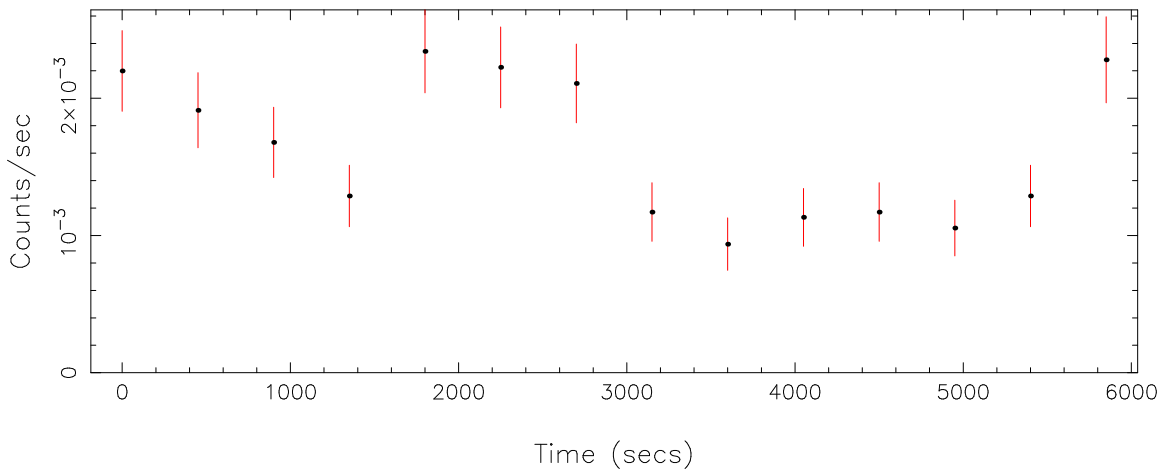

Filename: product/P0085180301M2S002SRCTSR8002.FIT

Obs. ID: 0085180301 (Aql X-1)

Exp ID: M2S002

Source no.: 2

Source RA\_corr: 19:10:55.64 (J2000)

Source Dec\_corr: 0:42:36.3 (J2000)

Time series bin size: 450 secs

Plotted bin size: 450 secs

Time series start (MJD): 55494.0545385

Background subtracted time series

Mean Rate=  $8.11227 \times 10^{-3}$

Background time series

Mean Rate=  $1.62786 \times 10^{-3}$

GTI time series (histogram) and fractional exposure values (blue points)