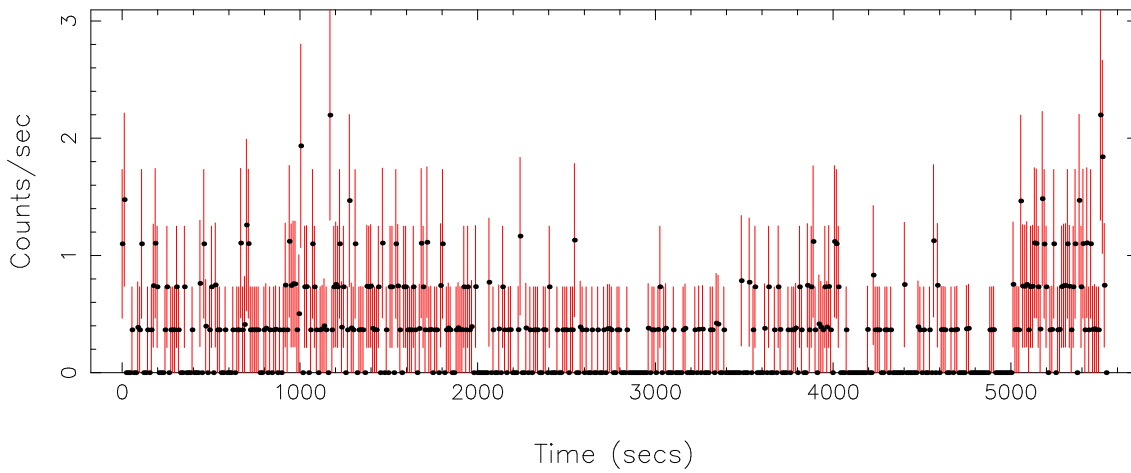

Filename: product/P0085180301PNS003SRCTSR0000.FIT
Obs. ID: 0085180301 (Aql X-1)
Exp ID: PNS003
Source no.: Indef
Source RA_corr: 19:11:15.97 (J2000)
Source Dec_corr: 0:35:5.0 (J2000)
Time series bin size: 0.12 secs
Plotted bin size: 10.9200001 secs
Time series start (MJD): 55494.0652575

Background subtracted time series

Mean Rate= 0.43257864

Background time series

Mean Rate= 0.326523

GTI time series (histogram) and fractional exposure values (blue points)