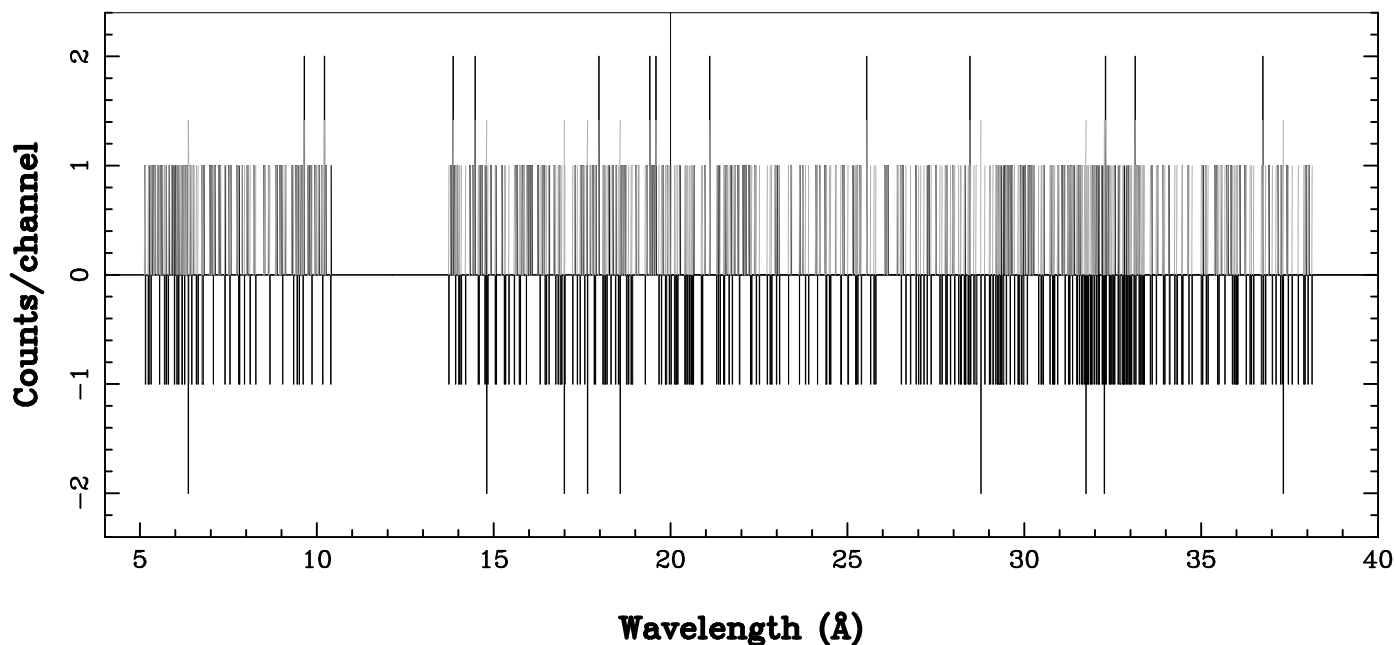

XMM - RGS1 - OBJECT: Aql X-1 - RA: 287.8171 - DEC: 0.585368  
OBS-ID: 0085180301 - EXP-ID: Indef - Exp. Time: 6745.8583984375  
Key: - data - errors

DATE-OBS 2010-10-25T01:12:56  
DATE-END 2010-10-25T03:06:34

SOURCE ID: 3 - SPECTRUM ORDER: 1  
EPIC00001

NET SPECTRUM, No rebinning

SOURCE ID: 3 - SPECTRUM ORDER: 2  
EPIC00001

NET SPECTRUM, No rebinning