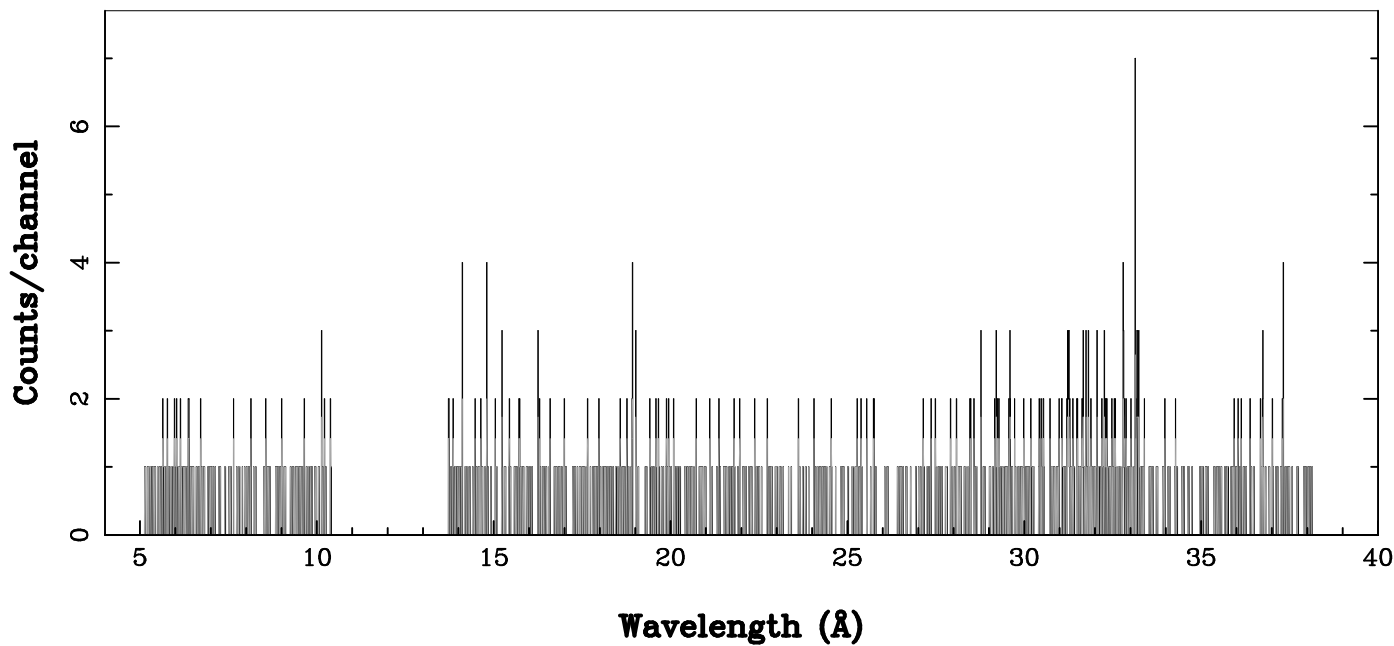

XMM - RGS1 - OBJECT: Aql X-1 - RA: 287.8171 - DEC: 0.585368  
OBS-ID: 0085180301 - EXP-ID: Indef - Exp. Time: 6745.8583984375  
Key: - data - errors

DATE-OBS 2010-10-25T01:12:56  
DATE-END 2010-10-25T03:08:34

SOURCE ID: 17 - SPECTRUM ORDER: 1  
WHOLE\_FIELD

SRC+BKG SPECTRUM, No rebinning

SOURCE ID: 17 - SPECTRUM ORDER: 2  
WHOLE\_FIELD

SRC+BKG SPECTRUM, No rebinning