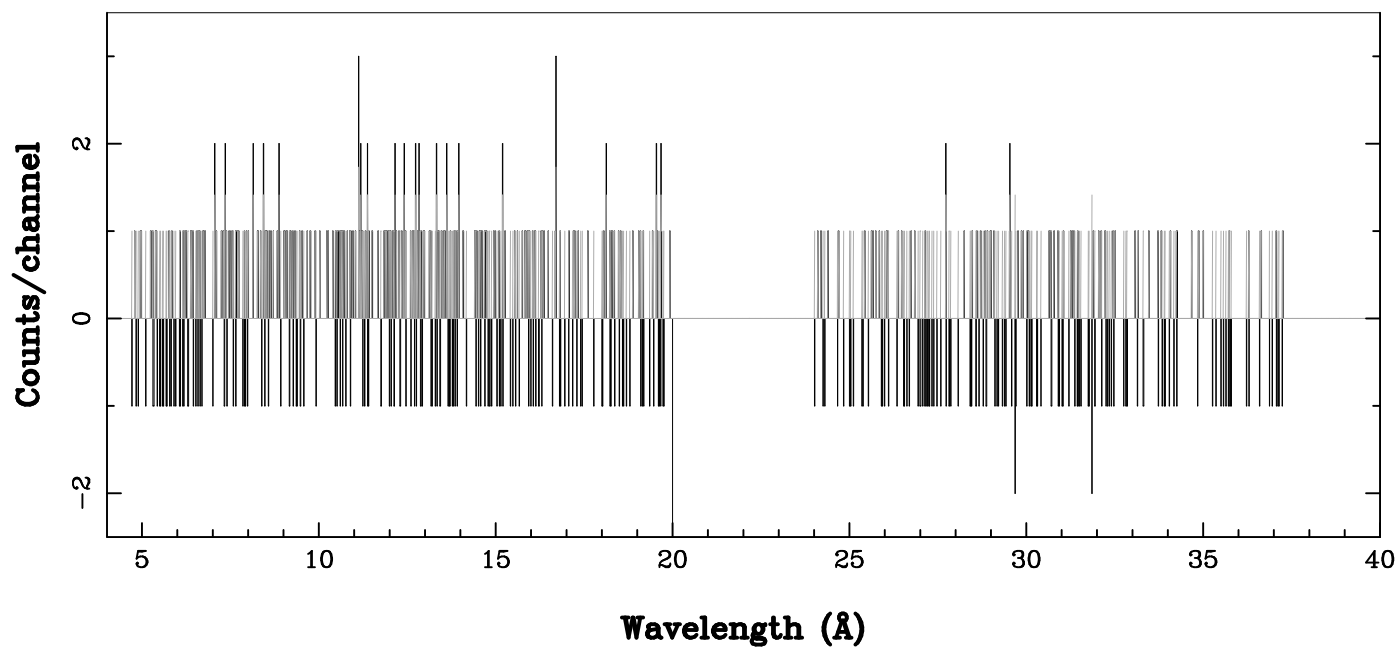

XMM - RGS2 - OBJECT: Aql X-1 - RA: 287.8171 - DEC: 0.585368
OBS-ID: 0085180301 - EXP-ID: Indef - Exp. Time: 6701.10693359375
Key: - data - errors

DATE-OBS 2010-10-25T01:13:04
DATE-END 2010-10-25T03:06:34

SOURCE ID: 3 - SPECTRUM ORDER: 1
EPIC00001

NET SPECTRUM, No rebinning

SOURCE ID: 3 - SPECTRUM ORDER: 2
EPIC00001

NET SPECTRUM, No rebinning