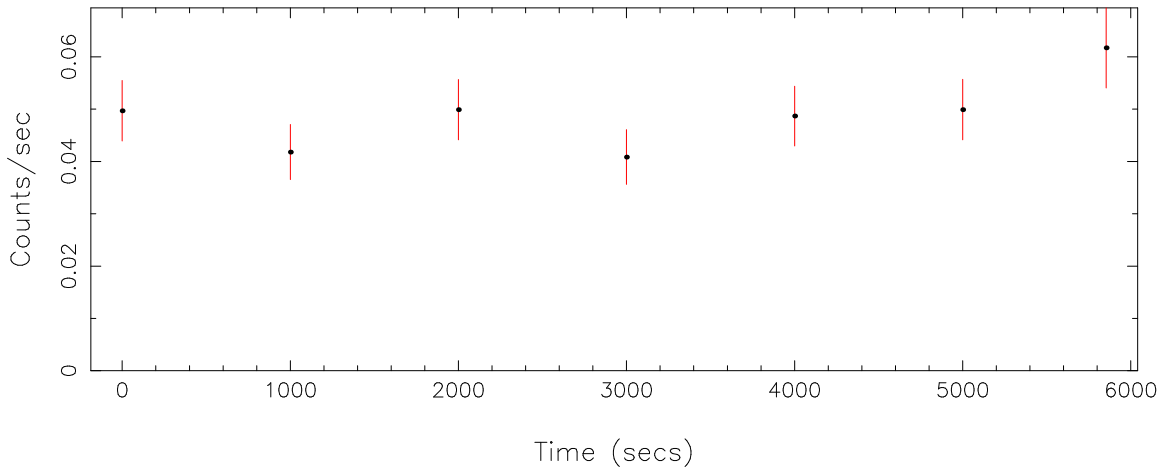

Filename: product/P0085180301R2S005SRCTSR0003.FIT

Obs. ID: 0085180301 (Aql X-1)

Exp ID: RGS2005

Source no.: 3

Source RA_corr: 19:11:16.10 (J2000)

Source Dec_corr: 0:35:7.3 (J2000)

Time series bin size: 1000 secs

Plotted bin size: 1000 secs

Time series start (MJD): 55494.0583112

Background subtracted time series

Mean Rate= 0.0269118

Background time series

Mean Rate= 0.04893689

GTI time series (histogram) and fractional exposure values (blue points)