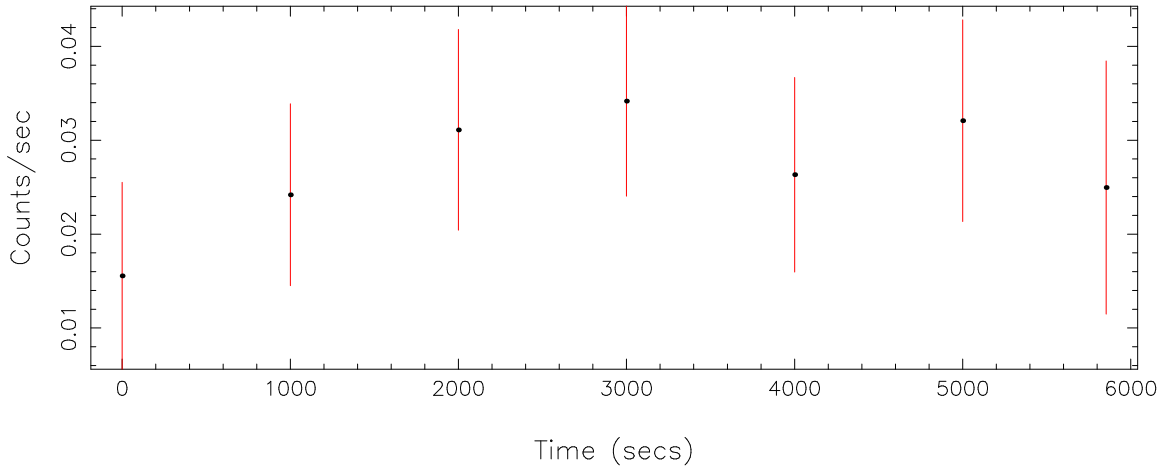

Filename: product/P0085180301R2S005SRCTSR0003.FIT

Obs. ID: 0085180301 (Aql X-1)

Exp ID: RGS2005

Source no.: 3

Source RA_corr: 19:11:16.10 (J2000)

Source Dec_corr: 0:35:7.3 (J2000)

Time series bin size: 1000 secs

Plotted bin size: 1000 secs

Time series start (MJD): 55494.0583112

Background subtracted time series

Mean Rate= 0.0269118

Background time series

Mean Rate= 0.04893689

GTI time series (histogram) and fractional exposure values (blue points)