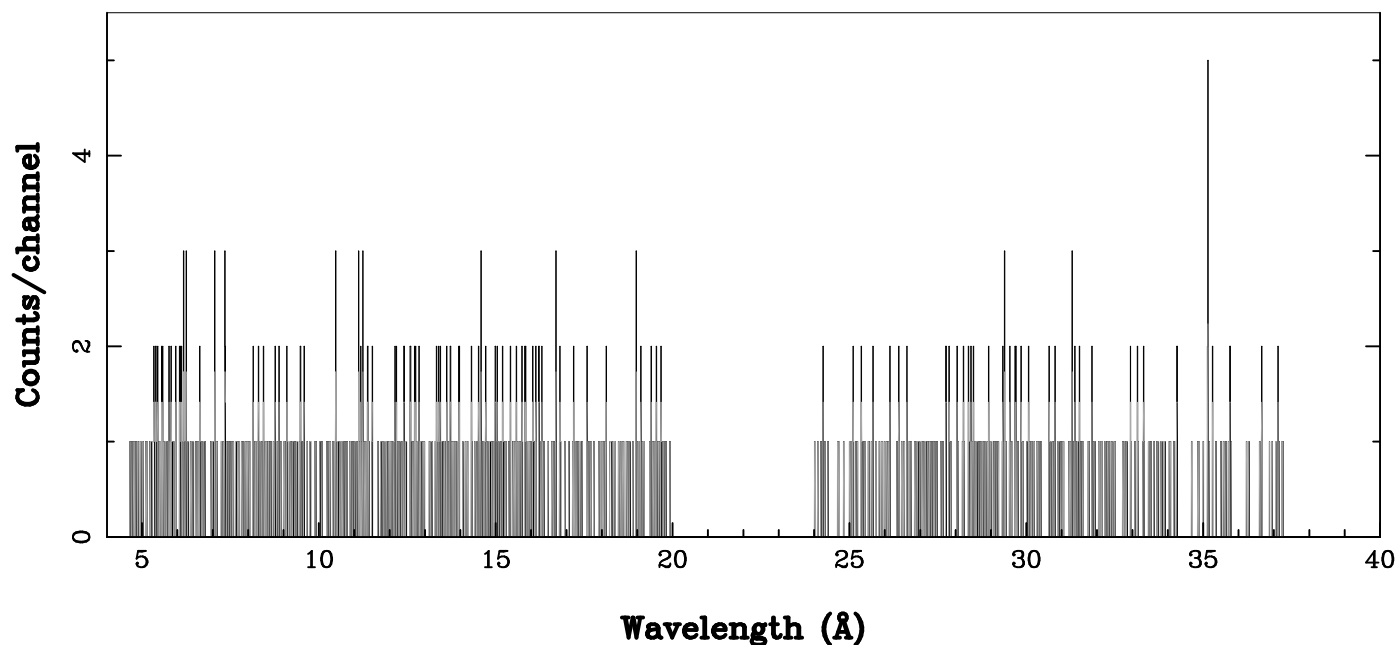

XMM - RGS2 - OBJECT: Aql X-1 - RA: 287.8171 - DEC: 0.585368
OBS-ID: 0085180301 - EXP-ID: Indef - Exp. Time: 6701.10693359375
Key: - data - errors

DATE-OBS 2010-10-25T01:13:04
DATE-END 2010-10-25T03:06:34

SOURCE ID: 17 - SPECTRUM ORDER: 1
WHOLE_FIELD

SRC+BKG SPECTRUM, No rebinning

SOURCE ID: 17 - SPECTRUM ORDER: 2
WHOLE_FIELD

SRC+BKG SPECTRUM, No rebinning