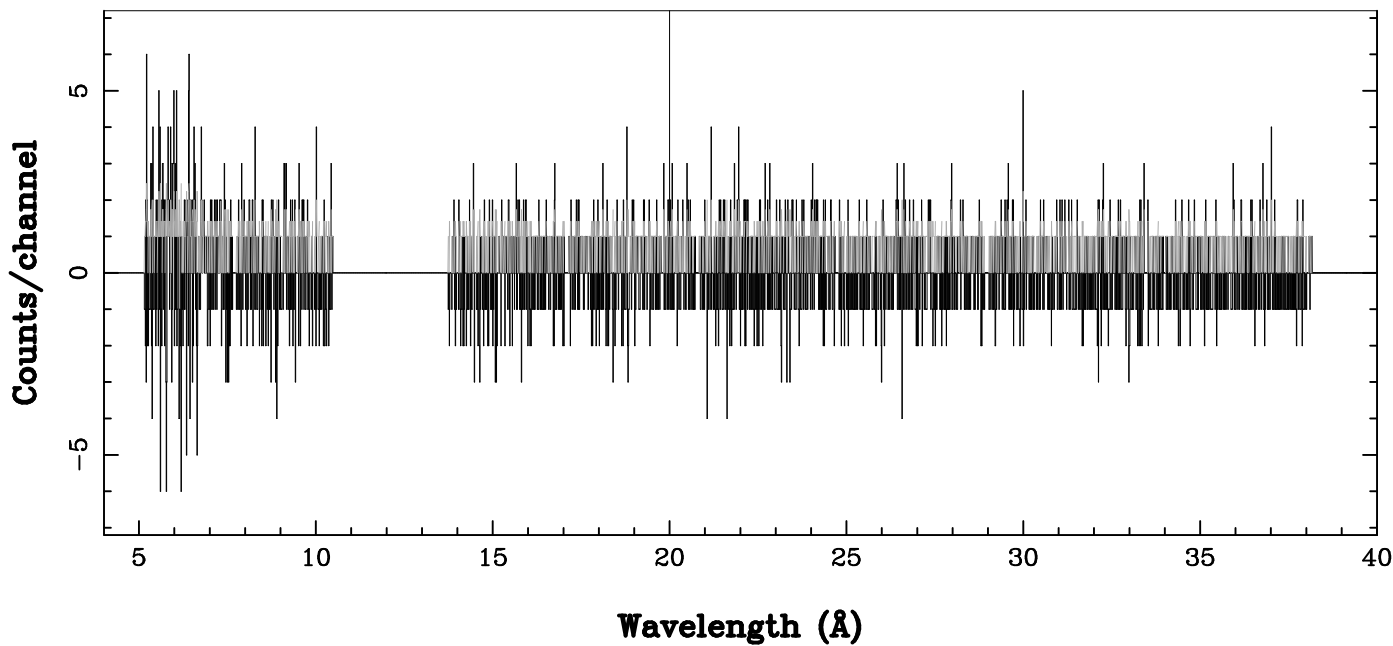

XMM - RGS1 - OBJECT: Z And - RA: 353.4164 - DEC: 48.81830  
OBS-ID: 0093553001 - EXP-ID: Indef - Exp. Time: 10364.810546875  
Key: - data - errors

DATE-OBS 2001-01-28T11:53:06  
DATE-END 2001-01-28T14:49:50

SOURCE ID: 1 - SPECTRUM ORDER: 1  
PROPOSAL

NET SPECTRUM, No rebinning

SOURCE ID: 1 - SPECTRUM ORDER: 2  
PROPOSAL

NET SPECTRUM, No rebinning