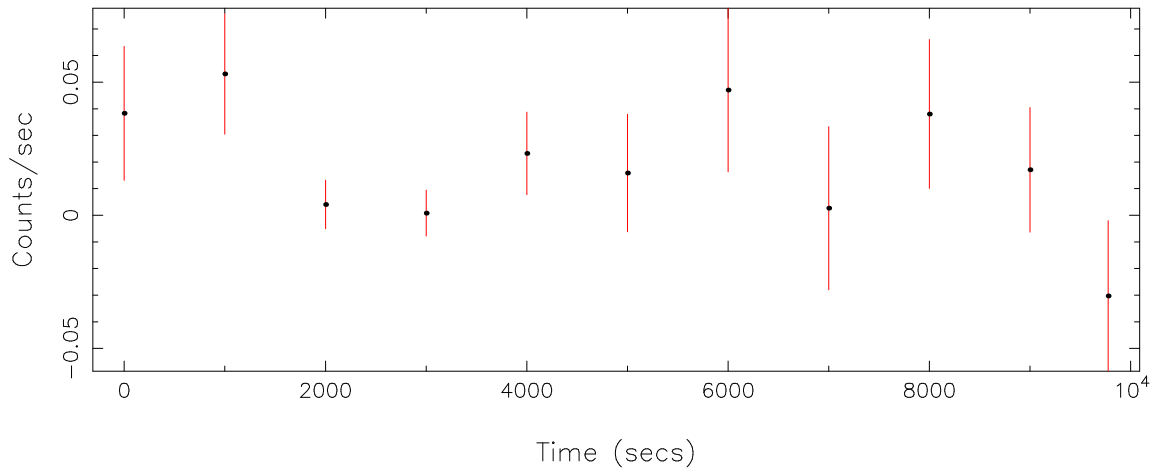

Filename: product/P0093553001R1S014SRCTSR0001.FIT

Obs. ID: 0093553001 (Z And)

Exp ID: RGS1014

Source no.: 1

Source RA_corr: 23:33:39.94 (J2000)

Source Dec_corr: 48:49:5.9 (J2000)

Time series bin size: 1000 secs

Plotted bin size: 1000 secs

Time series start (MJD): 51937.5022266

Background subtracted time series

Mean Rate= 0.0190958

Background time series

Mean Rate= 0.28051388

GTI time series (histogram) and fractional exposure values (blue points)