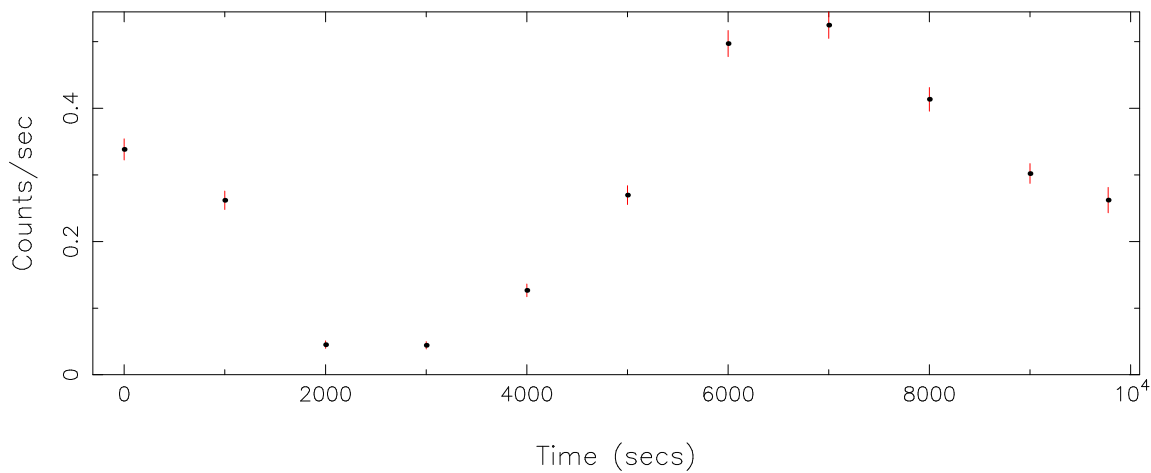

Plotted bin size: 1000 secs

Time series start (MJD): 51937.5022266

Background subtracted time series

Mean Rate= 0.0190958

Background time series

Mean Rate= 0.28051388

GTI time series (histogram) and fractional exposure values (blue points)