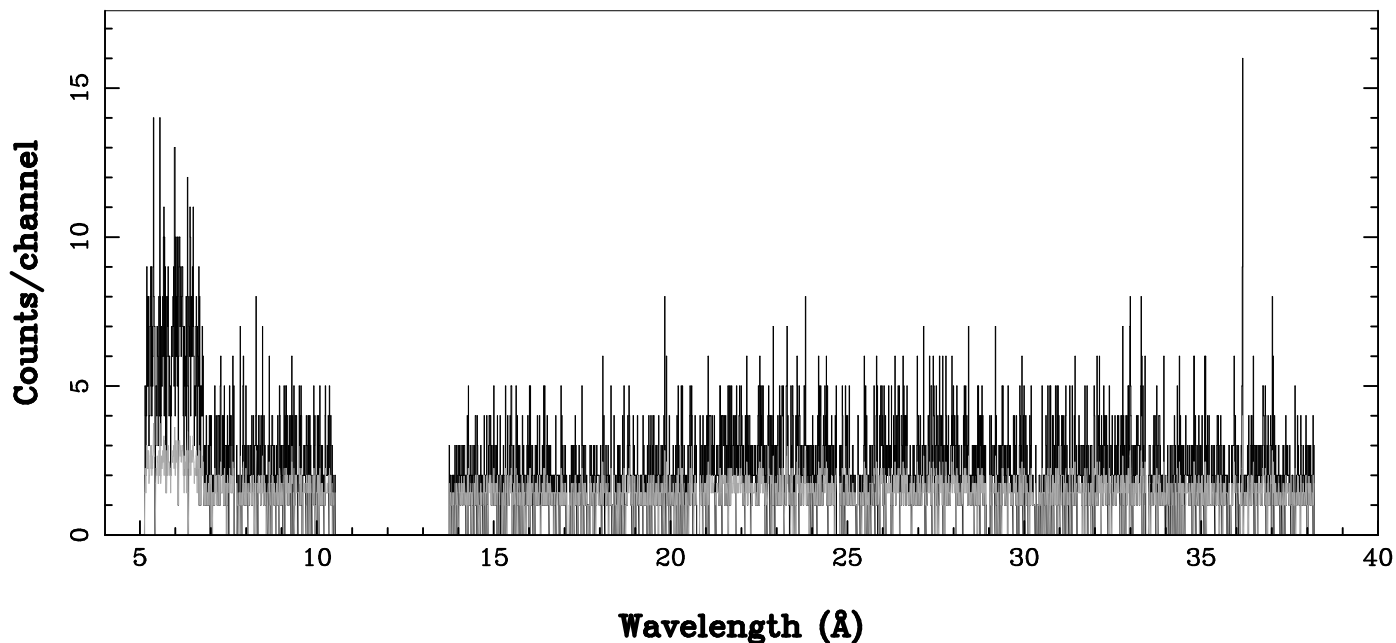

XMM - RGS1 - OBJECT: Z And - RA: 353.4164 - DEC: 48.81830  
OBS-ID: 0093553001 - EXP-ID: Indef - Exp. Time: 10364.810546875  
Key: - data - errors

DATE-OBS 2001-01-28T11:53:06  
DATE-END 2001-01-28T14:49:50

SOURCE ID: 3 - SPECTRUM ORDER: 1  
WHOLE\_FIELD

SRC+BKG SPECTRUM, No rebinning

SOURCE ID: 3 - SPECTRUM ORDER: 2  
WHOLE\_FIELD

SRC+BKG SPECTRUM, No rebinning