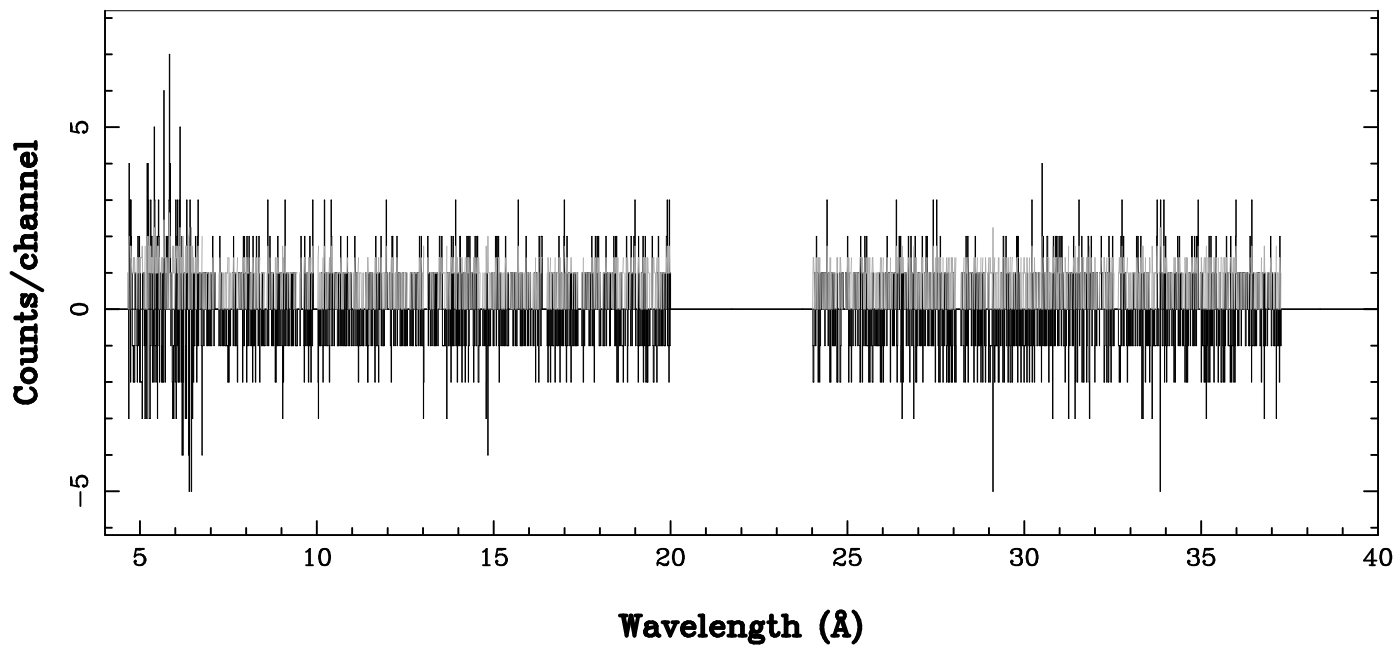

XMM - RGS2 - OBJECT: Z And - RA: 353.4164 - DEC: 48.81830  
OBS-ID: 0093553001 - EXP-ID: Indef - Exp. Time: 10041.7607421875  
Key: - data - errors

DATE-OBS 2001-01-28T11:53:06  
DATE-END 2001-01-28T14:49:58

SOURCE ID: 1 - SPECTRUM ORDER: 1  
PROPOSAL

NET SPECTRUM, No rebinning

SOURCE ID: 1 - SPECTRUM ORDER: 2  
PROPOSAL

NET SPECTRUM, No rebinning