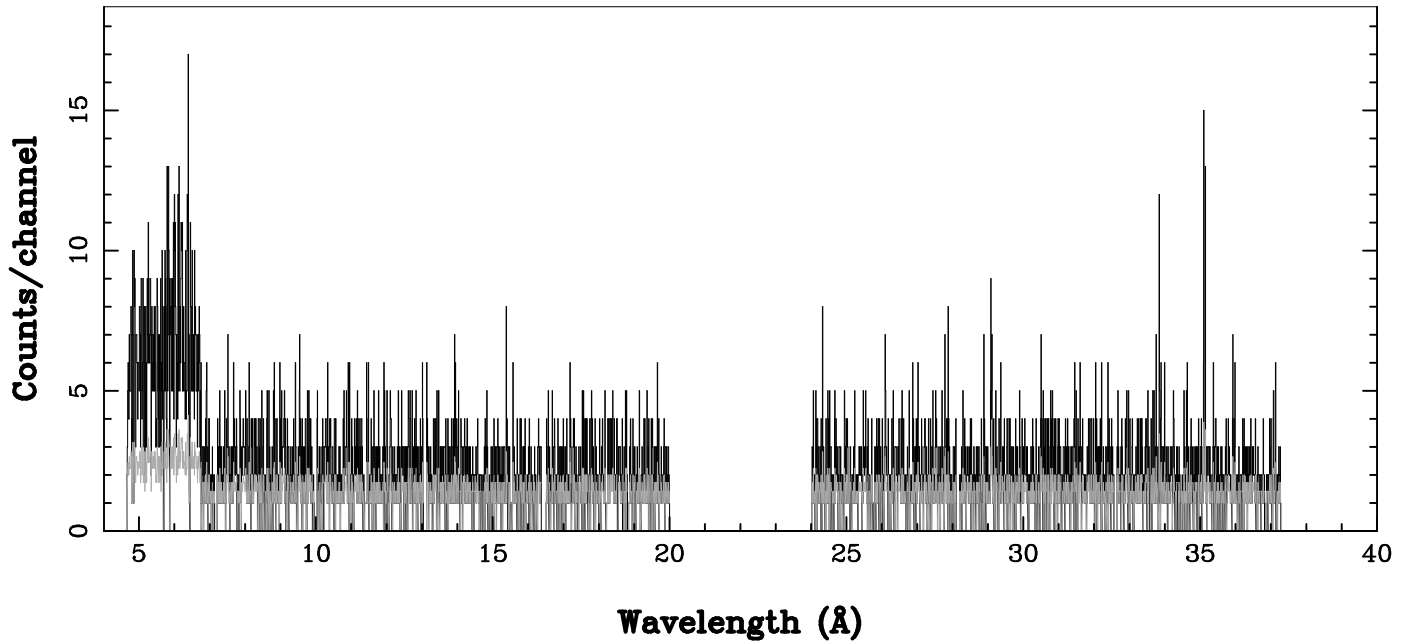

XMM - RGS2 - OBJECT: Z And - RA: 353.4164 - DEC: 48.81830  
OBS-ID: 0093553001 - EXP-ID: Indef - Exp. Time: 10041.7607421875  
Key: - data - errors

DATE-OBS 2001-01-28T11:53:06  
DATE-END 2001-01-28T14:49:58

SOURCE ID: 3 - SPECTRUM ORDER: 1  
WHOLE\_FIELD

SRC+BKG SPECTRUM, No rebinning

SOURCE ID: 3 - SPECTRUM ORDER: 2  
WHOLE\_FIELD

SRC+BKG SPECTRUM, No rebinning