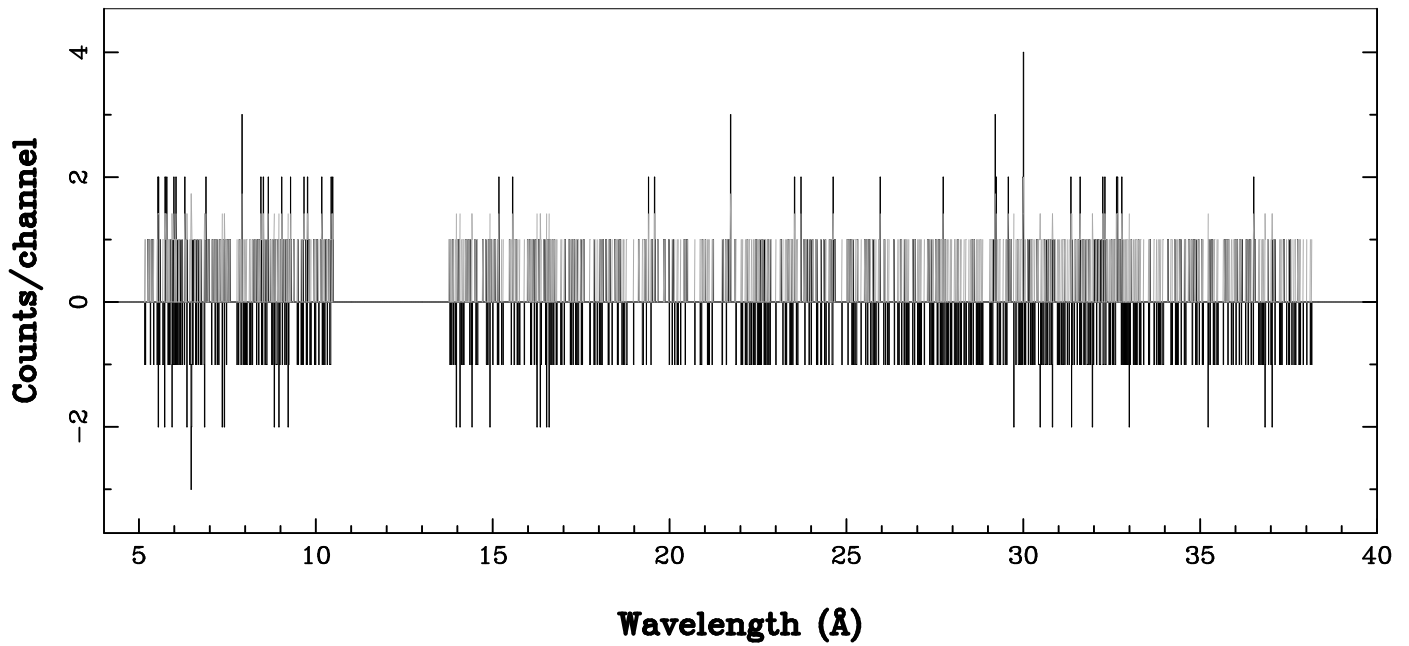

XMM - RGS1 - OBJECT: RX J1713.7-3941 - RA: 258.5458 - DEC: -39.4288
OBS-ID: 0093670601 - EXP-ID: Indef - Exp. Time: 7224.2802734375
Key: - data - errors

DATE-OBS 2001-09-05T00:08:13
DATE-END 2001-09-05T02:12:02

SOURCE ID: 1 - SPECTRUM ORDER: 1
PROPOSAL

NET SPECTRUM, No rebinning

SOURCE ID: 1 - SPECTRUM ORDER: 2
PROPOSAL

NET SPECTRUM, No rebinning