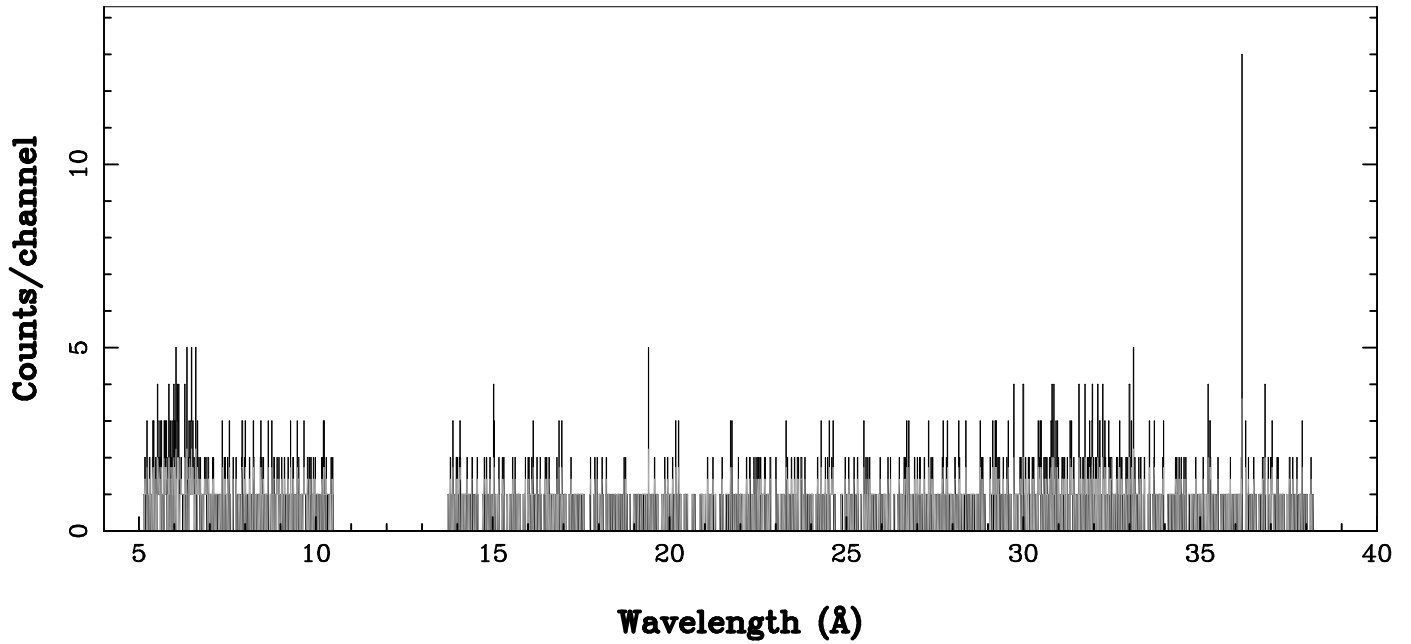

XMM - RGS1 - OBJECT: RX J1713.7-3941 - RA: 258.5458 - DEC: -39.4288 DATE-OBS 2001-09-05T00:08:13
OBS-ID: 0093670601 - EXP-ID: Indef - Exp. Time: 7224.2802734375 DATE-END 2001-09-05T02:12:02
Key: - data - errors

SOURCE ID: 3 - SPECTRUM ORDER: 1 SRC+BKG SPECTRUM, No rebinning
WHOLE_FIELD

SOURCE ID: 3 - SPECTRUM ORDER: 2 SRC+BKG SPECTRUM, No rebinning
WHOLE_FIELD