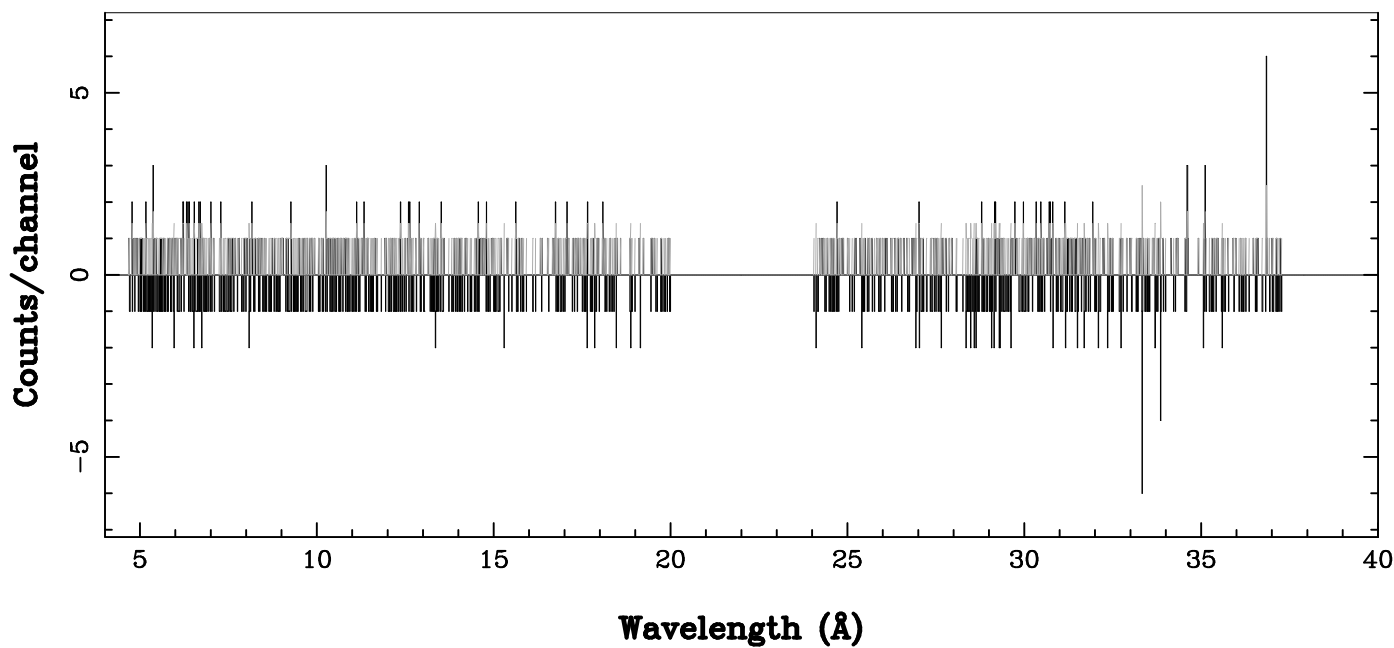

XMM - RGS2 - OBJECT: RX J1713.7-3941 - RA: 258.5458 - DEC: -39.4288 DATE-OBS 2001-09-05T00:08:13  
OBS-ID: 0093670601 - EXP-ID: Indef - Exp. Time: 6966.91943359375 DATE-END 2001-09-05T02:11:59  
Key: - data - errors

SOURCE ID: 1 - SPECTRUM ORDER: 1  
PROPOSAL

NET SPECTRUM, No rebinning

SOURCE ID: 1 - SPECTRUM ORDER: 2  
PROPOSAL

NET SPECTRUM, No rebinning