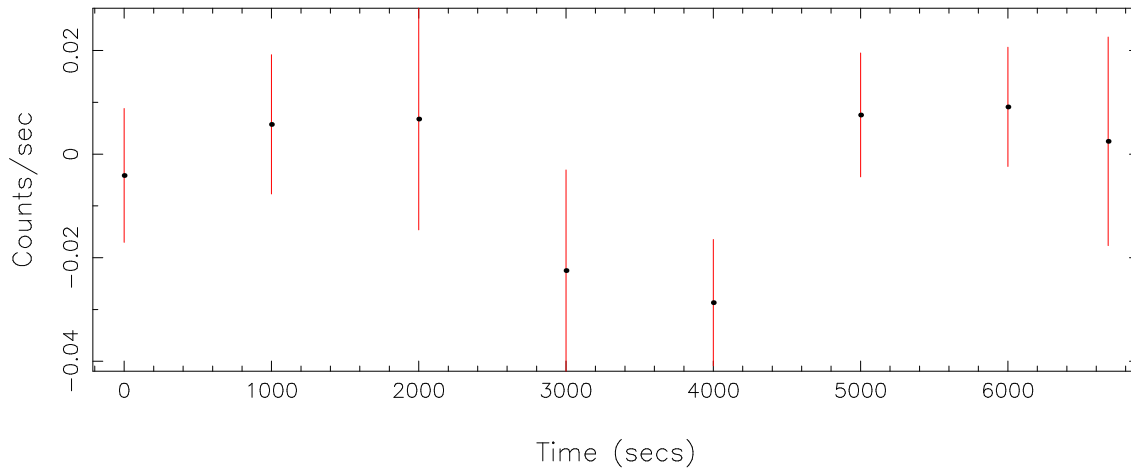

Filename: product/P0093670601R2S002SRCTSR0001.FIT

Obs. ID: 0093670601 (RX J1713.7-3)

Exp ID: RGS2002

Source no.: 1

Source RA_corr: 17:14:11.00 (J2000)

Source Dec_corr: -39:25:44.0 (J2000)

Time series bin size: 1000 secs

Plotted bin size: 1000 secs

Time series start (MJD): 52157.0127181

Background subtracted time series

Mean Rate = -2.94656×10^{-3}

Background time series

Mean Rate = 0.12434454

GTI time series (histogram) and fractional exposure values (blue points)