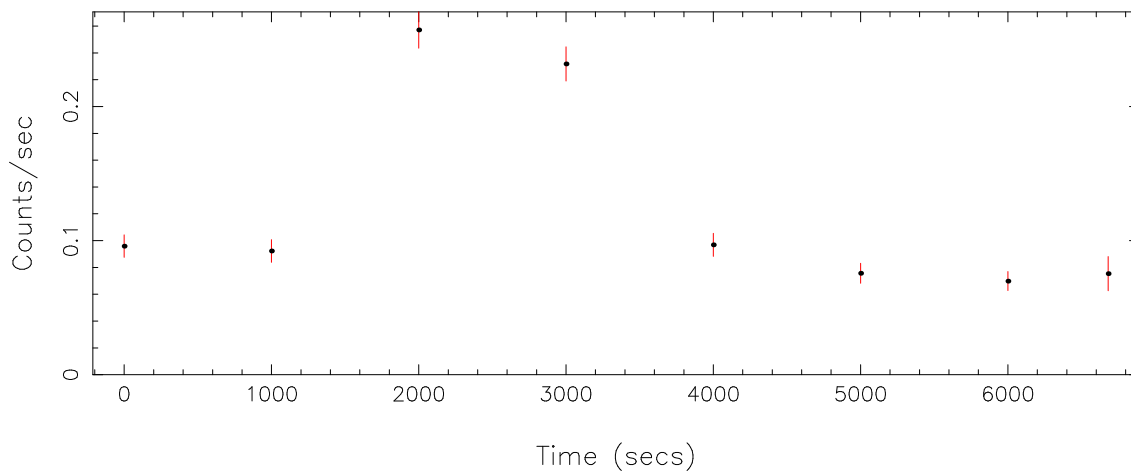

Filename: product/P0093670601R2S002SRCTSR0001.FIT

Obs. ID: 0093670601 (RX J1713.7-3)

Exp ID: RGS2002

Source no.: 1

Source RA_corr: 17:14:11.00 (J2000)

Source Dec_corr: -39:25:44.0 (J2000)

Time series bin size: 1000 secs

Plotted bin size: 1000 secs

Time series start (MJD): 52157.0127181

Background subtracted time series

Mean Rate = -2.94656×10^{-3}

Background time series

Mean Rate = 0.12434454

GTI time series (histogram) and fractional exposure values (blue points)