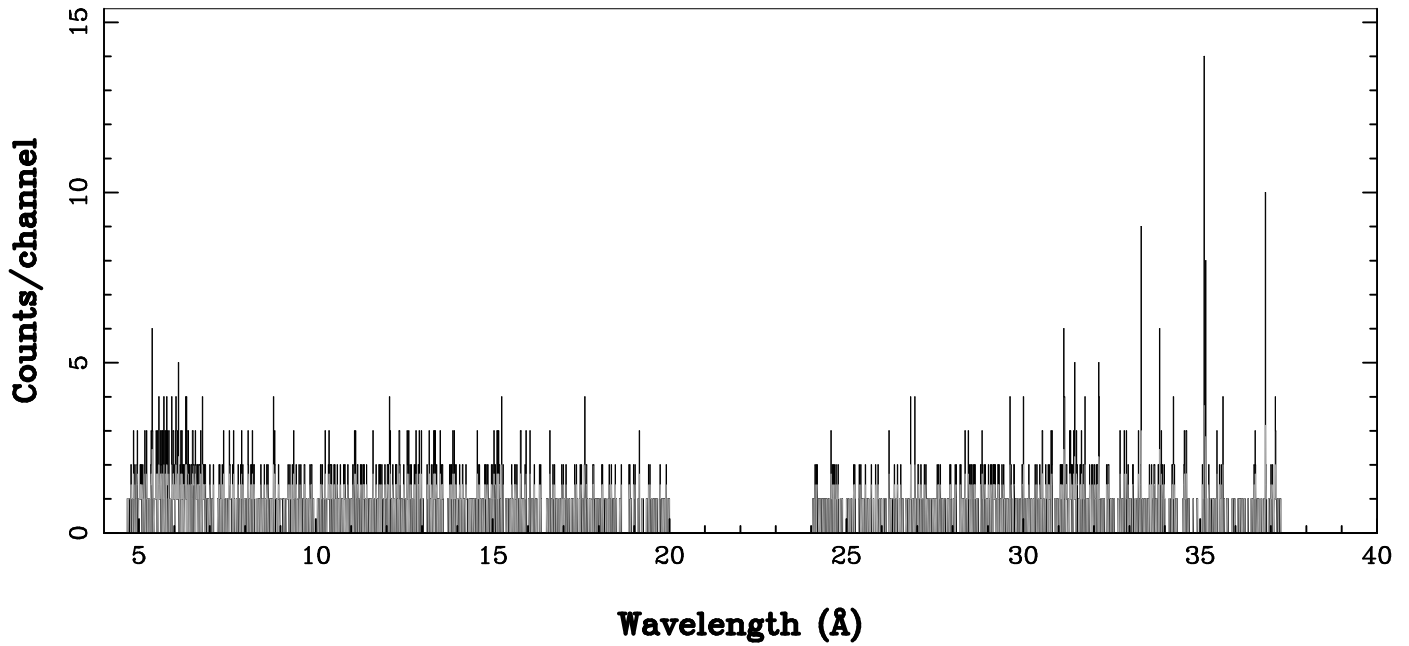

XMM - RGS2 - OBJECT: RX J1713.7-3941 - RA: 258.5458 - DEC: -39.4288 DATE-OBS 2001-09-05T00:08:13
OBS-ID: 0093670601 - EXP-ID: Indef - Exp. Time: 6966.91943359375 DATE-END 2001-09-05T02:11:59
Key: - data - errors

SOURCE ID: 3 - SPECTRUM ORDER: 1 SRC+BKG SPECTRUM, No rebinning
WHOLE_FIELD

SOURCE ID: 3 - SPECTRUM ORDER: 2 SRC+BKG SPECTRUM, No rebinning
WHOLE_FIELD