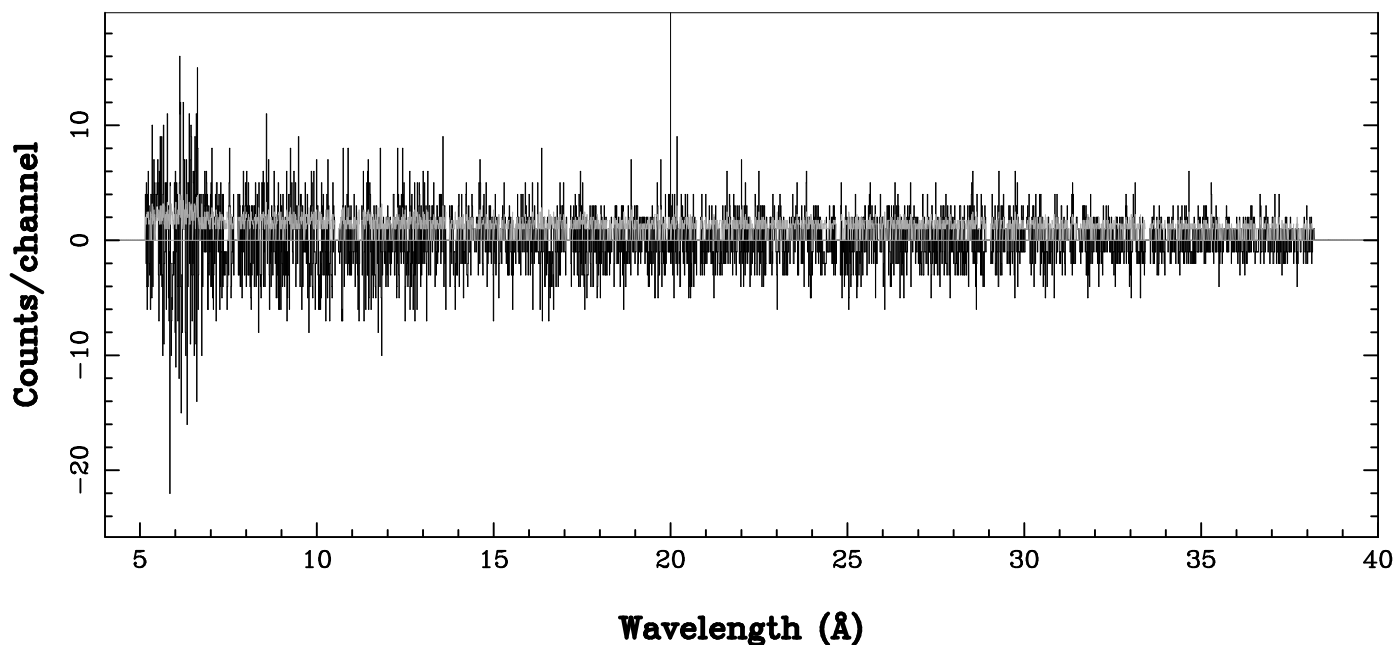

XMM - RGS1 - OBJECT: SDS-1 - RA: 34.5 - DEC: -5
OBS-ID: 0112370901 - EXP-ID: Indef - Exp. Time: 4307.23828125
Key: - data - errors

DATE-OBS 2000-08-01T14:59:15
DATE-END 2000-08-01T16:14:26

SOURCE ID: 1 - SPECTRUM ORDER: 1
PROPOSAL

NET SPECTRUM, No rebinning

SOURCE ID: 1 - SPECTRUM ORDER: 2
PROPOSAL

NET SPECTRUM, No rebinning