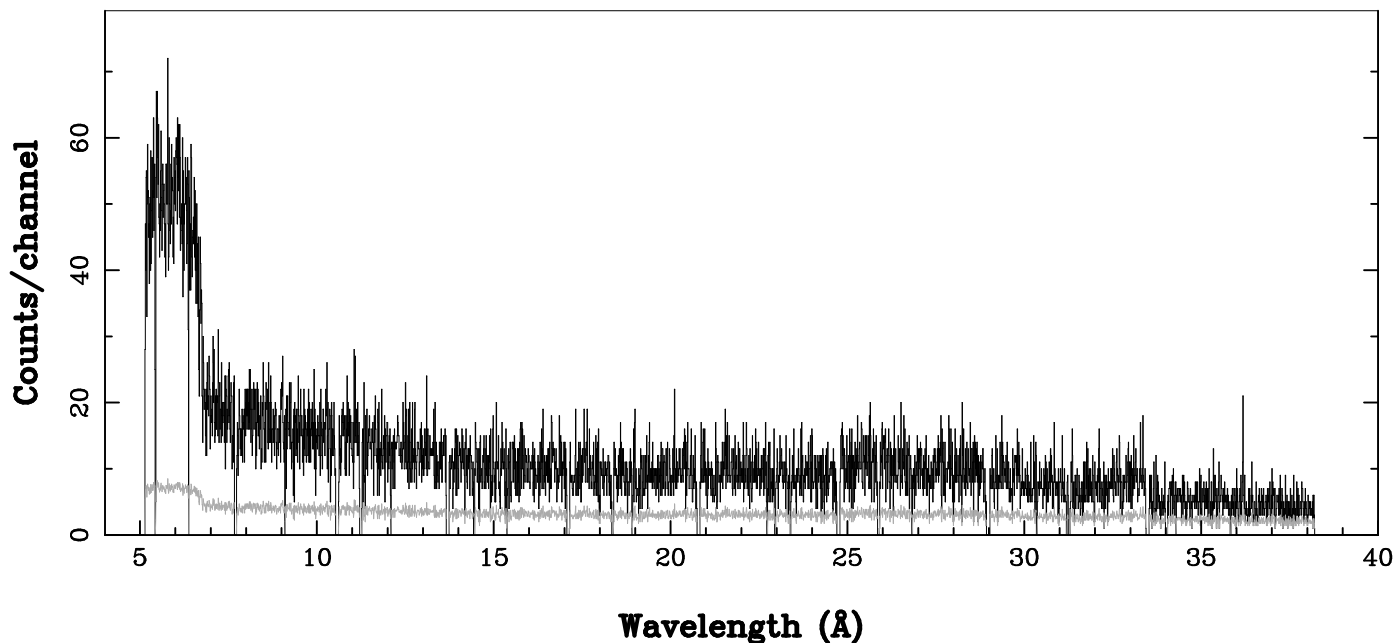

XMM - RGS1 - OBJECT: SDS-1 - RA: 34.5 - DEC: -5
OBS-ID: 0112370901 - EXP-ID: Indef - Exp. Time: 4307.23828125
Key: - data - errors

DATE-OBS 2000-08-01T14:59:15
DATE-END 2000-08-01T16:14:26

SOURCE ID: 3 - SPECTRUM ORDER: 1
WHOLE_FIELD

SRC+BKG SPECTRUM, No rebinning

SOURCE ID: 3 - SPECTRUM ORDER: 2
WHOLE_FIELD

SRC+BKG SPECTRUM, No rebinning