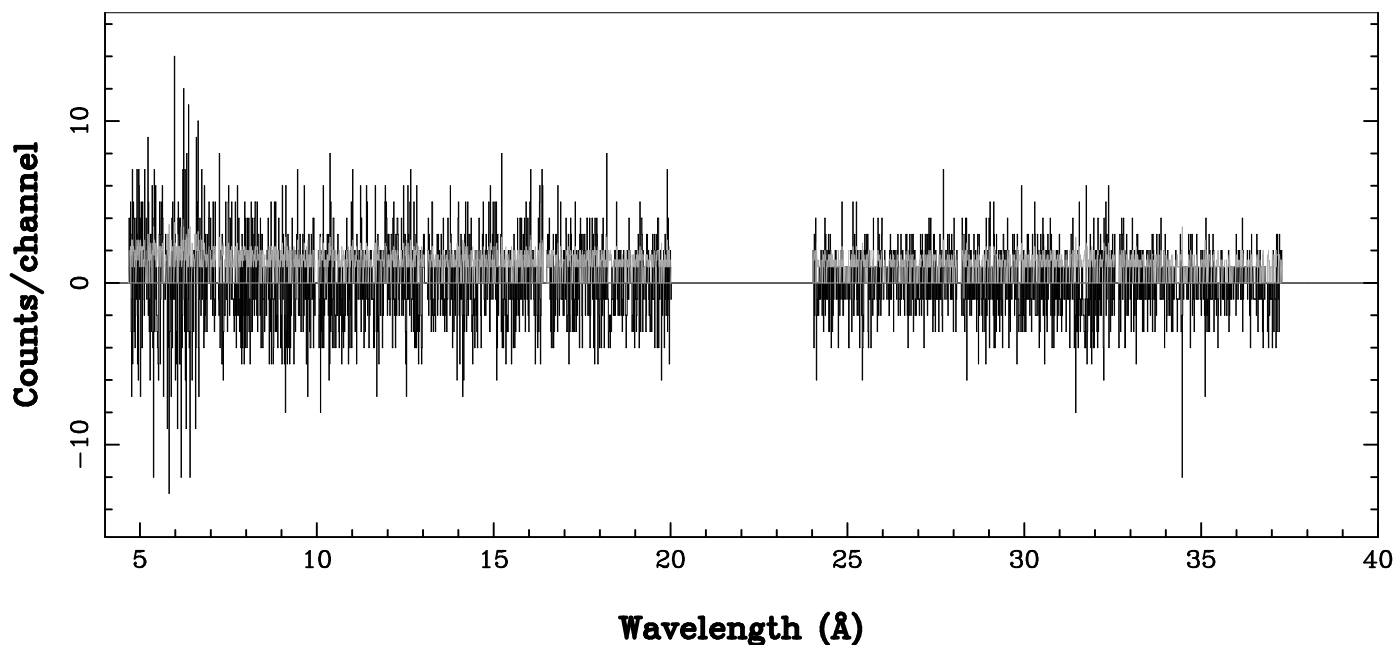

XMM - RGS2 - OBJECT: SDS-1 - RA: 34.5 - DEC: -5
OBS-ID: 0112370901 - EXP-ID: Indef - Exp. Time: 4174.2529296875
Key: - data - errors

DATE-OBS 2000-08-01T14:59:15
DATE-END 2000-08-01T16:14:26

SOURCE ID: 1 - SPECTRUM ORDER: 1
PROPOSAL

NET SPECTRUM, No rebinning

SOURCE ID: 1 - SPECTRUM ORDER: 2
PROPOSAL

NET SPECTRUM, No rebinning