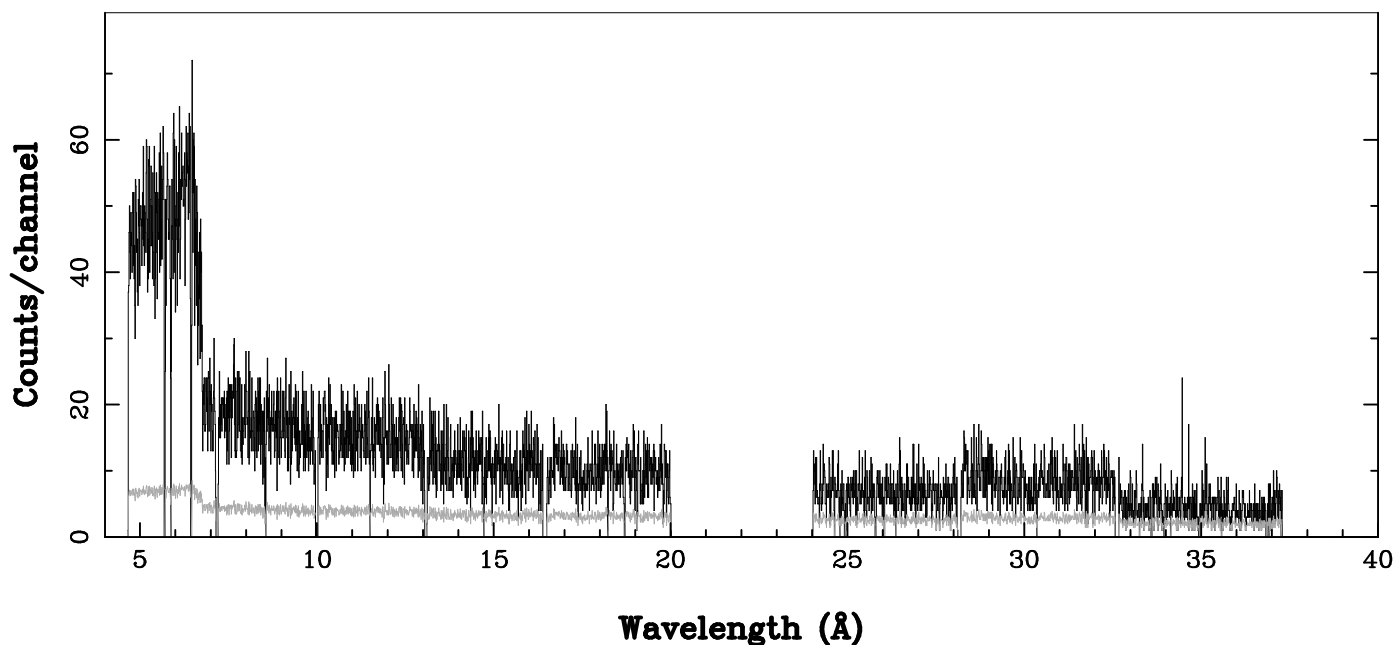

XMM - RGS2 - OBJECT: SDS-1 - RA: 34.5 - DEC: -5
OBS-ID: 0112370901 - EXP-ID: Indef - Exp. Time: 4174.2529296875
Key: - data - errors

DATE-OBS 2000-08-01T14:59:15
DATE-END 2000-08-01T16:14:26

SOURCE ID: 3 - SPECTRUM ORDER: 1
WHOLE_FIELD

SRC+BKG SPECTRUM, No rebinning

SOURCE ID: 3 - SPECTRUM ORDER: 2
WHOLE_FIELD

SRC+BKG SPECTRUM, No rebinning