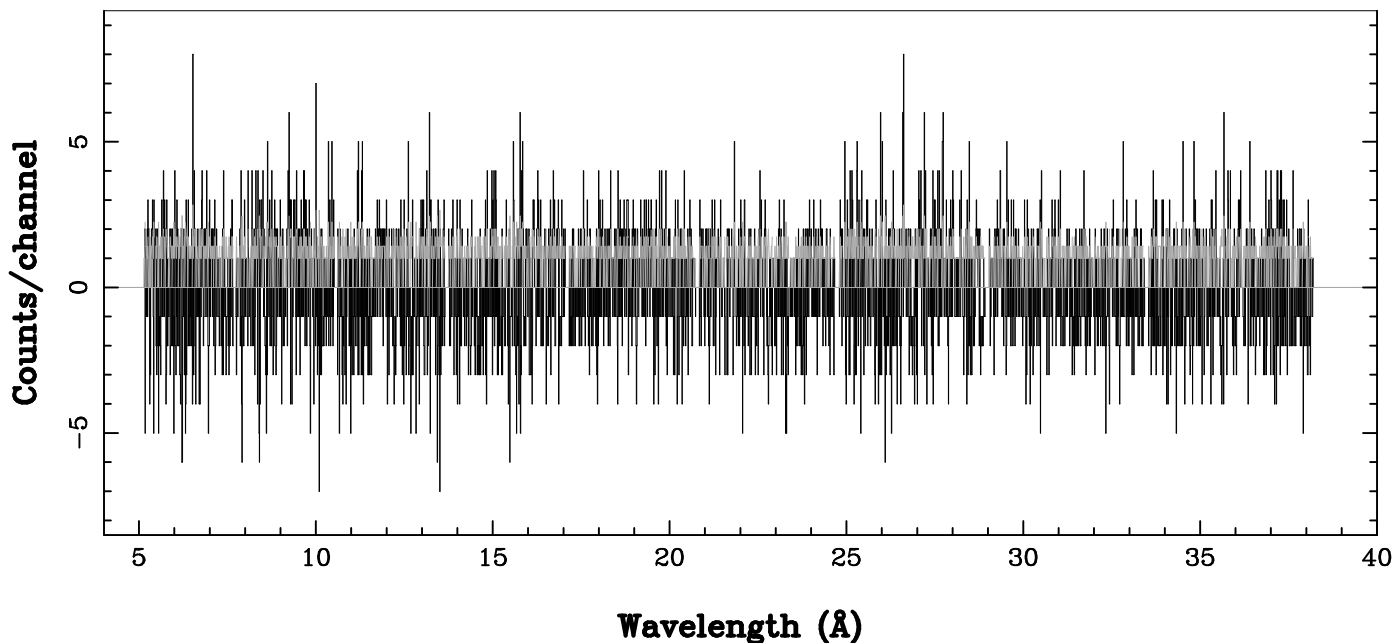

XMM - RGS1 - OBJECT: PKS-0312 off6 - RA: 47.97916 - DEC: -76.6641
OBS-ID: 0117720201 - EXP-ID: Indef - Exp. Time: 5849.00537109375
Key: - data - errors

DATE-OBS 2000-02-14T12:20:52
DATE-END 2000-02-14T14:01:00

SOURCE ID: 1 - SPECTRUM ORDER: 1
PROPOSAL

NET SPECTRUM, No rebinning

SOURCE ID: 1 - SPECTRUM ORDER: 2
PROPOSAL

NET SPECTRUM, No rebinning