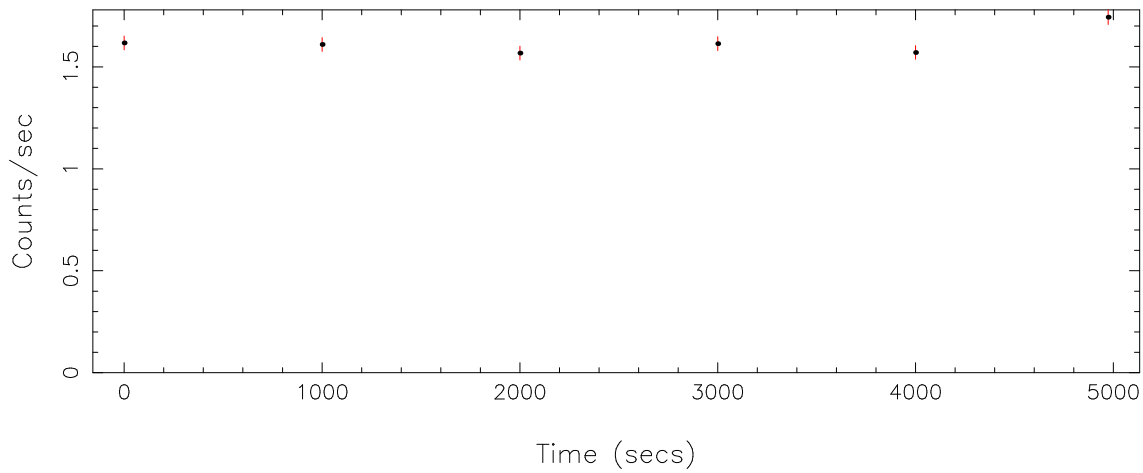

Filename: product/P0117720201R1S002SRCTSR0001.FIT

Obs. ID: 0117720201 (PKS-0312 off)

Exp ID: RGS1002

Source no.: 1

Source RA_corr: 3:11:55.00 (J2000)

Source Dec_corr: -76:39:51.0 (J2000)

Time series bin size: 1000 secs

Plotted bin size: 1000 secs

Time series start (MJD): 51588.5215884

Background subtracted time series

Mean Rate= 0.03983374

Background time series

Mean Rate= 1.62044704

GTI time series (histogram) and fractional exposure values (blue points)