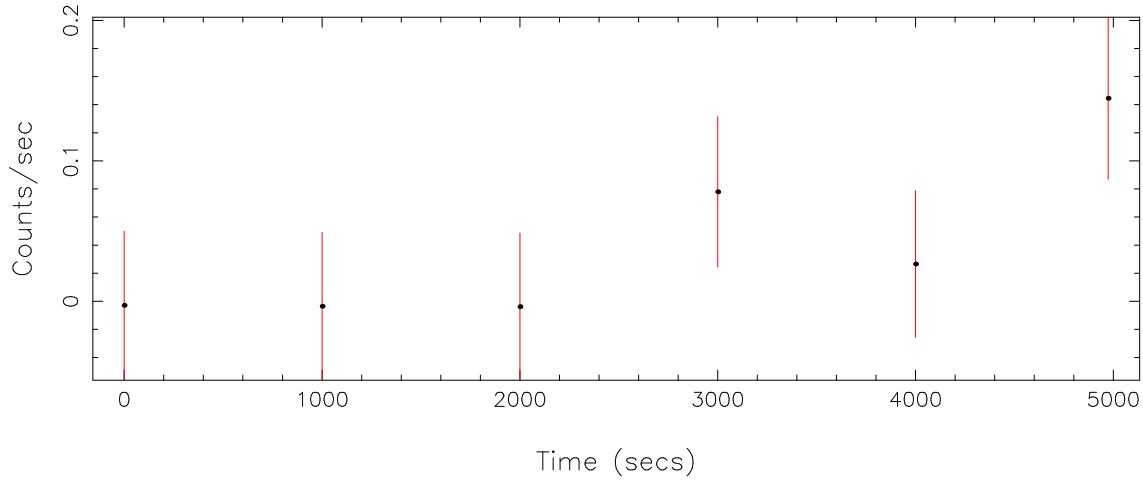

Filename: product/P0117720201R1S002SRCTSR0001.FIT

Obs. ID: 0117720201 (PKS-0312 off)

Exp ID: RGS1002

Source no.: 1

Source RA_corr: 3:11:55.00 (J2000)

Source Dec_corr: -76:39:51.0 (J2000)

Time series bin size: 1000 secs

Plotted bin size: 1000 secs

Time series start (MJD): 51588.5215884

Background subtracted time series

Mean Rate= 0.03983374

Background time series

Mean Rate= 1.62044704

GTI time series (histogram) and fractional exposure values (blue points)