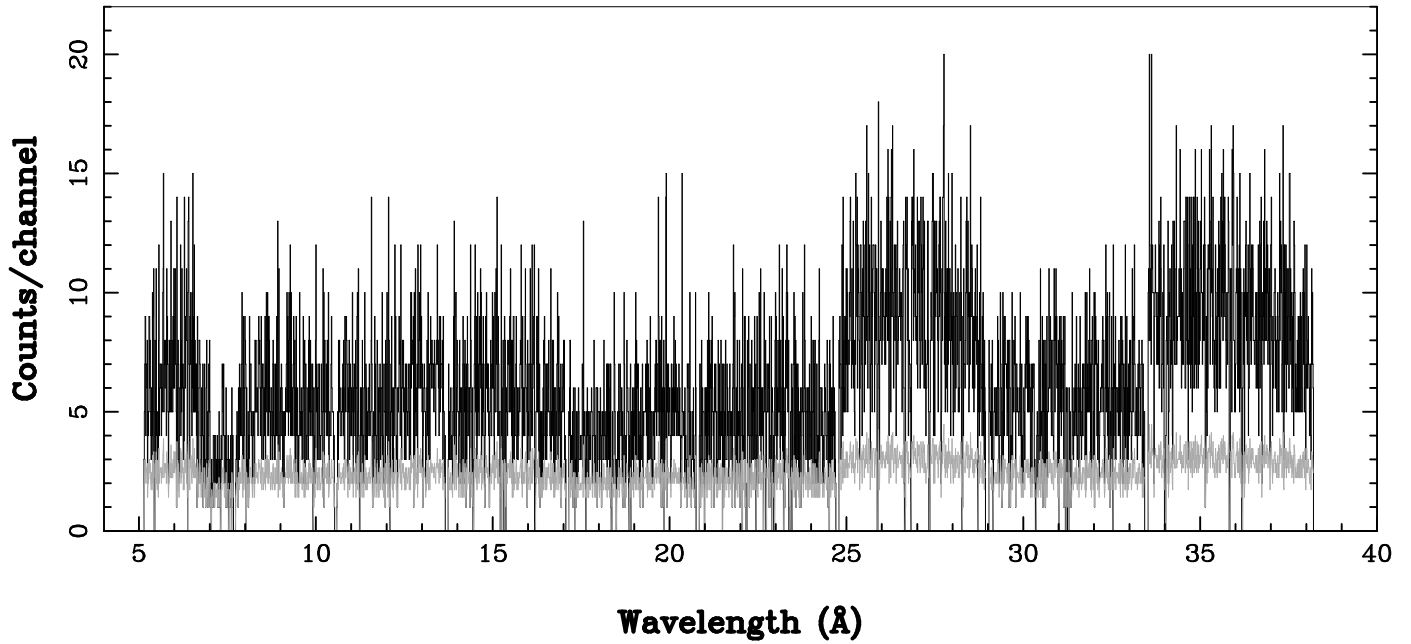

XMM - RGS1 - OBJECT: PKS-0312 off6 - RA: 47.97916 - DEC: -76.6641
OBS-ID: 0117720201 - EXP-ID: Indef - Exp. Time: 5849.00537109375
Key: - data - errors

DATE-OBS 2000-02-14T12:20:52
DATE-END 2000-02-14T14:01:00

SOURCE ID: 3 - SPECTRUM ORDER: 1
WHOLE_FIELD

SRC+BKG SPECTRUM, No rebinning

SOURCE ID: 3 - SPECTRUM ORDER: 2
WHOLE_FIELD

SRC+BKG SPECTRUM, No rebinning